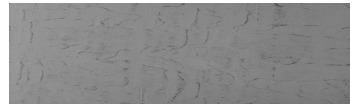

# COLOUR DETAILS

**Wave texture in  
Chicago Grey colour**

## Special concrete effect

Sand texture in Tokyo Graphite colour

Winter texture in Sydney Light colour

Ocean texture in Chicago Grey colour

Desert texture in Tokyo Graphite colour

Snow texture in Sydney Light colour

Cloud texture in Chicago Grey colour

Autumn texture in Chicago Grey and Tokyo Graphite colours

Frost texture in Tokyo Graphite and Sydney Light colours

Wind texture in Chicago Grey colour

Ice texture in Sydney Light colour

Lake texture in Sydney Light colour

Storm texture in Tokyo Graphite and Sydney Light colours

For more information on plasters and paints, go to  
[www.ceresit.lv](http://www.ceresit.lv)

\*The presented colours refer to plasters and paints offered by Ceresit. Due to the use of digital techniques, the presented colours might not represent the original ones, thus they cannot be considered as a reliable colour presentation. We recommend checking the authentic colour samples.