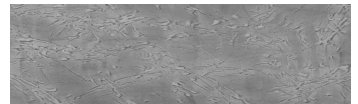

# COLOUR DETAILS

**Wave texture in  
Chicago Grey colour**

## Special concrete effect

Sand texture in Tokyo Graphite colour

Winter texture in Sydney Light colour

Ocean texture in Chicago Grey colour

Desert texture in Tokyo Graphite colour

Snow texture in Sydney Light colour

Cloud texture in Chicago Grey colour

Autumn texture in Chicago Grey and Tokyo Graphite colours

Frost texture in Tokyo Graphite and Sydney Light colours

Wind texture in Chicago Grey colour

Ice texture in Sydney Light colour

Lake texture in Sydney Light colour

Storm texture in Tokyo Graphite and Sydney Light colours

For more information on plasters and paints, go to  
[www.ceresit.lv](http://www.ceresit.lv)

\*The presented colours refer to plasters and paints offered by Ceresit. Due to the use of digital techniques, the presented colours might not represent the original ones, thus they cannot be considered as a reliable colour presentation. We recommend checking the authentic colour samples.