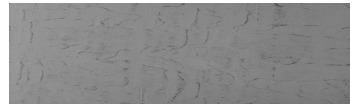

COLOUR DETAILS

**Wave texture in
Chicago Grey colour**

Special concrete effect

Sand texture in Tokyo Graphite colour

Winter texture in Sydney Light colour

Ocean texture in Chicago Grey colour

Desert texture in Tokyo Graphite colour

Snow texture in Sydney Light colour

Cloud texture in Chicago Grey colour

Autumn texture in Chicago Grey and Tokyo Graphite colours

Frost texture in Tokyo Graphite and Sydney Light colours

Wind texture in Chicago Grey colour

Ice texture in Sydney Light colour

Lake texture in Sydney Light colour

Storm texture in Tokyo Graphite and Sydney Light colours

For more information on plasters and paints, go to
www.ceresit.lv

*The presented colours refer to plasters and paints offered by Ceresit. Due to the use of digital techniques, the presented colours might not represent the original ones, thus they cannot be considered as a reliable colour presentation. We recommend checking the authentic colour samples.

Rock texture in Sydney Light and Tokyo Graphite colours

Rain texture in Tokyo Graphite colour

For more information on plasters and paints, go to
www.ceresit.lv

*The presented colours refer to plasters and paints offered by Ceresit. Due to the use of digital techniques, the presented colours might not represent the original ones, thus they cannot be considered as a reliable colour presentation. We recommend checking the authentic colour samples.