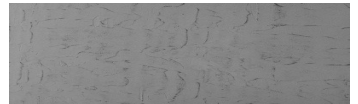

# COLOUR DETAILS

**Wave texture in Chicago Grey colour**

## Special concrete effect

Sand texture in Tokyo Graphite colour

Winter texture in Sydney Light colour

Ocean texture in Chicago Grey colour

Desert texture in Tokyo Graphite colour

Snow texture in Sydney Light colour

Cloud texture in Chicago Grey colour

Autumn texture in Chicago Grey and Tokyo Graphite colours

Frost texture in Tokyo Graphite and Sydney Light colours

Wind texture in Chicago Grey colour

Ice texture in Sydney Light colour

Lake texture in Sydney Light colour

Storm texture in Tokyo Graphite and Sydney Light colours

For more information on plasters and paints, go to [www.ceresit.lv](http://www.ceresit.lv)

\*The presented colours refer to plasters and paints offered by Ceresit. Due to the use of digital techniques, the presented colours might not represent the original ones, thus they cannot be considered as a reliable colour presentation. We recommend checking the authentic colour samples.