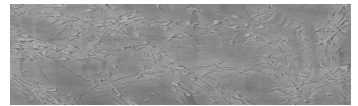

COLOUR DETAILS

Wind texture in Chicago Grey colour

Special concrete effect

Sand texture in Tokyo Graphite colour

Winter texture in Sydney Light colour

Ocean texture in Chicago Grey colour

Desert texture in Tokyo Graphite colour

Snow texture in Sydney Light colour

Cloud texture in Chicago Grey colour

Autumn texture in Chicago Grey and Tokyo Graphite colours

Frost texture in Tokyo Graphite and Sydney Light colours

Wave texture in Chicago Grey colour

Ice texture in Sydney Light colour

Lake texture in Sydney Light colour

Storm texture in Tokyo Graphite and Sydney Light colours

For more information on plasters and paints, go to www.ceresit.lv

*The presented colours refer to plasters and paints offered by Ceresit. Due to the use of digital techniques, the presented colours might not represent the original ones, thus they cannot be considered as a reliable colour presentation. We recommend checking the authentic colour samples.

Rock texture in Sydney Light and Tokyo Graphite colours

Rain texture in Tokyo Graphite colour

For more information on plasters and paints, go to
www.ceresit.lv

*The presented colours refer to plasters and paints offered by Ceresit. Due to the use of digital techniques, the presented colours might not represent the original ones, thus they cannot be considered as a reliable colour presentation. We recommend checking the authentic colour samples.