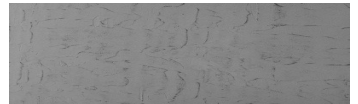

COLOUR DETAILS

**Ice texture in Sydney
Light colour**

Special concrete effect

Sand texture in Tokyo Graphite colour

Winter texture in Sydney Light colour

Ocean texture in Chicago Grey colour

Desert texture in Tokyo Graphite colour

Snow texture in Sydney Light colour

Cloud texture in Chicago Grey colour

Autumn texture in Chicago Grey and Tokyo Graphite colours

Frost texture in Tokyo Graphite and Sydney Light colours

Wave texture in Chicago Grey colour

Wind texture in Chicago Grey colour

Lake texture in Sydney Light colour

Storm texture in Tokyo Graphite and Sydney Light colours

For more information on plasters and paints, go to
www.ceresit.lv

*The presented colours refer to plasters and paints offered by Ceresit. Due to the use of digital techniques, the presented colours might not represent the original ones, thus they cannot be considered as a reliable colour presentation. We recommend checking the authentic colour samples.

Rock texture in Sydney Light and Tokyo Graphite colours

Rain texture in Tokyo Graphite colour

For more information on plasters and paints, go to
www.ceresit.lv

*The presented colours refer to plasters and paints offered by Ceresit. Due to the use of digital techniques, the presented colours might not represent the original ones, thus they cannot be considered as a reliable colour presentation. We recommend checking the authentic colour samples.