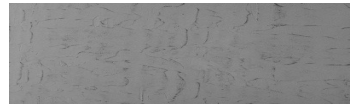

# COLOUR DETAILS

**Ice texture in Sydney  
Light colour**

## Special concrete effect

Sand texture in Tokyo Graphite colour

Winter texture in Sydney Light colour

Ocean texture in Chicago Grey colour

Desert texture in Tokyo Graphite colour

Snow texture in Sydney Light colour

Cloud texture in Chicago Grey colour

Autumn texture in Chicago Grey and Tokyo Graphite colours

Frost texture in Tokyo Graphite and Sydney Light colours

Wave texture in Chicago Grey colour

Wind texture in Chicago Grey colour

Lake texture in Sydney Light colour

Storm texture in Tokyo Graphite and Sydney Light colours

For more information on plasters and paints, go to  
[www.ceresit.lv](http://www.ceresit.lv)

\*The presented colours refer to plasters and paints offered by Ceresit. Due to the use of digital techniques, the presented colours might not represent the original ones, thus they cannot be considered as a reliable colour presentation. We recommend checking the authentic colour samples.