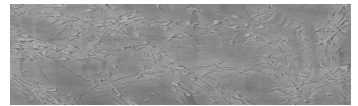

COLOUR DETAILS

Lake texture in Sydney Light colour

Special concrete effect

Sand texture in Tokyo Graphite colour

Winter texture in Sydney Light colour

Ocean texture in Chicago Grey colour

Desert texture in Tokyo Graphite colour

Snow texture in Sydney Light colour

Cloud texture in Chicago Grey colour

Autumn texture in Chicago Grey and Tokyo Graphite colours

Frost texture in Tokyo Graphite and Sydney Light colours

Wave texture in Chicago Grey colour

Wind texture in Chicago Grey colour

Ice texture in Sydney Light colour

Storm texture in Tokyo Graphite and Sydney Light colours

For more information on plasters and paints, go to www.ceresit.lv

*The presented colours refer to plasters and paints offered by Ceresit. Due to the use of digital techniques, the presented colours might not represent the original ones, thus they cannot be considered as a reliable colour presentation. We recommend checking the authentic colour samples.

Rock texture in Sydney Light and Tokyo Graphite colours

Rain texture in Tokyo Graphite colour

For more information on plasters and paints, go to
www.ceresit.lv

*The presented colours refer to plasters and paints offered by Ceresit. Due to the use of digital techniques, the presented colours might not represent the original ones, thus they cannot be considered as a reliable colour presentation. We recommend checking the authentic colour samples.