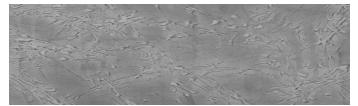

## Lake texture in Sydney Light colour

### Special concrete effect

Sand texture in Tokyo Graphite colour

Winter texture in Sydney Light colour

Ocean texture in Chicago Grey colour

Desert texture in Tokyo Graphite colour

Snow texture in Sydney Light colour

Cloud texture in Chicago Grey colour

Autumn texture in Chicago Grey and Tokyo Graphite colours

Frost texture in Tokyo Graphite and Sydney Light colours

Wave texture in Chicago Grey colour

Wind texture in Chicago Grey colour

Ice texture in Sydney Light colour

Storm texture in Tokyo Graphite and Sydney Light colours

For more information on plasters and paints, go to [www.ceresit.lv](http://www.ceresit.lv)

\*The presented colours refer to plasters and paints offered by Ceresit. Due to the use of digital techniques, the presented colours might not represent the original ones, thus they cannot be considered as a reliable colour presentation. We recommend checking the authentic colour samples.