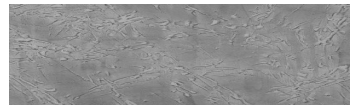

COLOUR DETAILS

Lake texture in Sydney Light colour

Special concrete effect

Sand texture in Tokyo Graphite colour

Winter texture in Sydney Light colour

Ocean texture in Chicago Grey colour

Desert texture in Tokyo Graphite colour

Snow texture in Sydney Light colour

Cloud texture in Chicago Grey colour

Autumn texture in Chicago Grey and Tokyo Graphite colours

Frost texture in Tokyo Graphite and Sydney Light colours

Wave texture in Chicago Grey colour

Wind texture in Chicago Grey colour

Ice texture in Sydney Light colour

Storm texture in Tokyo Graphite and Sydney Light colours

For more information on plasters and paints, go to www.ceresit.lv

*The presented colours refer to plasters and paints offered by Ceresit. Due to the use of digital techniques, the presented colours might not represent the original ones, thus they cannot be considered as a reliable colour presentation. We recommend checking the authentic colour samples.

Rock texture in Sydney Light and Tokyo Graphite colours

Rain texture in Tokyo Graphite colour

For more information on plasters and paints, go to
www.ceresit.lv

*The presented colours refer to plasters and paints offered by Ceresit. Due to the use of digital techniques, the presented colours might not represent the original ones, thus they cannot be considered as a reliable colour presentation. We recommend checking the authentic colour samples.