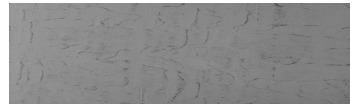

## Special concrete effect

Sand texture in Tokyo Graphite colour

Winter texture in Sydney Light colour

Ocean texture in Chicago Grey colour

Desert texture in Tokyo Graphite colour

Snow texture in Sydney Light colour

Cloud texture in Chicago Grey colour

Autumn texture in Chicago Grey and Tokyo Graphite colours

Frost texture in Tokyo Graphite and Sydney Light colours

Wave texture in Chicago Grey colour

Wind texture in Chicago Grey colour

Ice texture in Sydney Light colour

Storm texture in Tokyo Graphite and Sydney Light colours

For more information on plasters and paints, go to  
[www.ceresit.lv](http://www.ceresit.lv)

\*The presented colours refer to plasters and paints offered by Ceresit. Due to the use of digital techniques, the presented colours might not represent the original ones, thus they cannot be considered as a reliable colour presentation. We recommend checking the authentic colour samples.