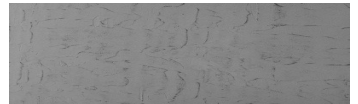

COLOUR DETAILS

Lake texture in Sydney Light colour

Special concrete effect

Sand texture in Tokyo Graphite colour

Winter texture in Sydney Light colour

Ocean texture in Chicago Grey colour

Desert texture in Tokyo Graphite colour

Snow texture in Sydney Light colour

Cloud texture in Chicago Grey colour

Autumn texture in Chicago Grey and Tokyo Graphite colours

Frost texture in Tokyo Graphite and Sydney Light colours

Wave texture in Chicago Grey colour

Wind texture in Chicago Grey colour

Ice texture in Sydney Light colour

Storm texture in Tokyo Graphite and Sydney Light colours

For more information on plasters and paints, go to www.ceresit.lv

*The presented colours refer to plasters and paints offered by Ceresit. Due to the use of digital techniques, the presented colours might not represent the original ones, thus they cannot be considered as a reliable colour presentation. We recommend checking the authentic colour samples.

Rock texture in Sydney Light and Tokyo Graphite colours

Rain texture in Tokyo Graphite colour

For more information on plasters and paints, go to
www.ceresit.lv

*The presented colours refer to plasters and paints offered by Ceresit. Due to the use of digital techniques, the presented colours might not represent the original ones, thus they cannot be considered as a reliable colour presentation. We recommend checking the authentic colour samples.