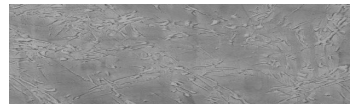

# COLOUR DETAILS

**Lake texture in  
Sydney Light colour**

## Special concrete effect

Sand texture in Tokyo Graphite colour

Winter texture in Sydney Light colour

Ocean texture in Chicago Grey colour

Desert texture in Tokyo Graphite colour

Snow texture in Sydney Light colour

Cloud texture in Chicago Grey colour

Autumn texture in Chicago Grey and Tokyo Graphite colours

Frost texture in Tokyo Graphite and Sydney Light colours

Wave texture in Chicago Grey colour

Wind texture in Chicago Grey colour

Ice texture in Sydney Light colour

Storm texture in Tokyo Graphite and Sydney Light colours

For more information on plasters and paints, go to  
[www.ceresit.lv](http://www.ceresit.lv)

\*The presented colours refer to plasters and paints offered by Ceresit. Due to the use of digital techniques, the presented colours might not represent the original ones, thus they cannot be considered as a reliable colour presentation. We recommend checking the authentic colour samples.