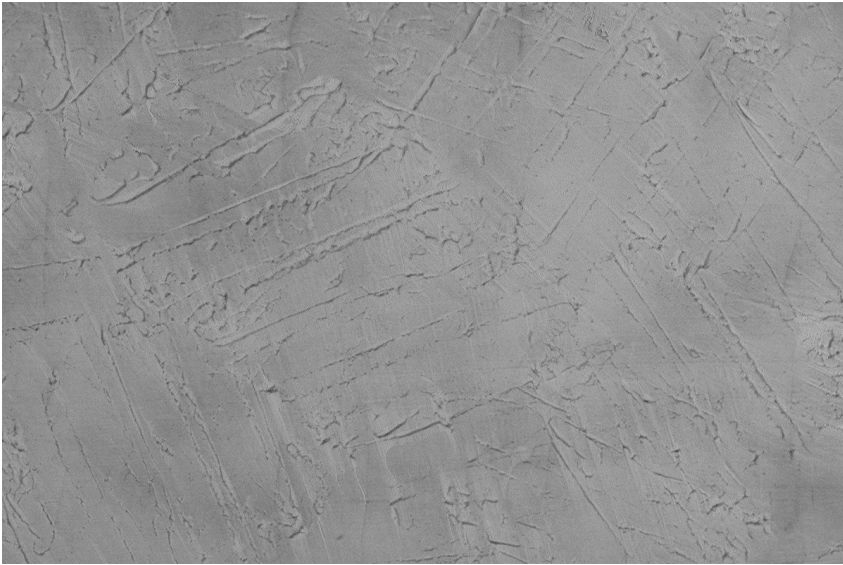

COLOUR DETAILS

**Storm texture in
Tokyo Graphite and
Sydney Light colours**

Special concrete effect

Sand texture in Tokyo Graphite colour

Winter texture in Sydney Light colour

Ocean texture in Chicago Grey colour

Desert texture in Tokyo Graphite colour

Snow texture in Sydney Light colour

Cloud texture in Chicago Grey colour

Autumn texture in Chicago Grey and
Tokyo Graphite colours

Frost texture in Tokyo Graphite and
Sydney Light colours

Wave texture in Chicago Grey colour

Wind texture in Chicago Grey colour

Ice texture in Sydney Light colour

Lake texture in Sydney Light colour

For more information on plasters and paints, go to
www.ceresit.lv

Rock texture in Sydney Light and Tokyo Graphite colours

Rain texture in Tokyo Graphite colour

For more information on plasters and paints, go to
www.ceresit.lv

*The presented colours refer to plasters and paints offered by Ceresit. Due to the use of digital techniques, the presented colours might not represent the original ones, thus they cannot be considered as a reliable colour presentation. We recommend checking the authentic colour samples.