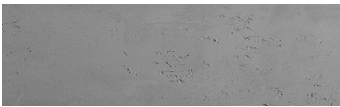

COLOUR DETAILS

**Storm texture in
Tokyo Graphite and
Sydney Light colours**

Special concrete effect

Sand texture in Tokyo Graphite colour

Winter texture in Sydney Light colour

Ocean texture in Chicago Grey colour

Desert texture in Tokyo Graphite colour

Snow texture in Sydney Light colour

Cloud texture in Chicago Grey colour

Autumn texture in Chicago Grey and
Tokyo Graphite colours

Frost texture in Tokyo Graphite and
Sydney Light colours

Wave texture in Chicago Grey colour

Wind texture in Chicago Grey colour

Ice texture in Sydney Light colour

Lake texture in Sydney Light colour

For more information on plasters and paints, go to
www.ceresit.lv

Rock texture in Sydney Light and Tokyo Graphite colours

Rain texture in Tokyo Graphite colour

For more information on plasters and paints, go to
www.ceresit.lv

*The presented colours refer to plasters and paints offered by Ceresit. Due to the use of digital techniques, the presented colours might not represent the original ones, thus they cannot be considered as a reliable colour presentation. We recommend checking the authentic colour samples.