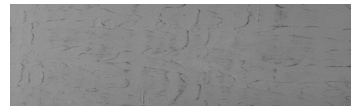

COLOUR DETAILS

**Storm texture in
Tokyo Graphite and
Sydney Light colours**

Special concrete effect

Sand texture in Tokyo Graphite colour

Winter texture in Sydney Light colour

Ocean texture in Chicago Grey colour

Desert texture in Tokyo Graphite colour

Snow texture in Sydney Light colour

Cloud texture in Chicago Grey colour

Autumn texture in Chicago Grey and
Tokyo Graphite colours

Frost texture in Tokyo Graphite and
Sydney Light colours

Wave texture in Chicago Grey colour

Wind texture in Chicago Grey colour

Ice texture in Sydney Light colour

Lake texture in Sydney Light colour

For more information on plasters and paints, go to
www.ceresit.lv

Rock texture in Sydney Light and Tokyo Graphite colours

Rain texture in Tokyo Graphite colour

For more information on plasters and paints, go to
www.ceresit.lv

*The presented colours refer to plasters and paints offered by Ceresit. Due to the use of digital techniques, the presented colours might not represent the original ones, thus they cannot be considered as a reliable colour presentation. We recommend checking the authentic colour samples.