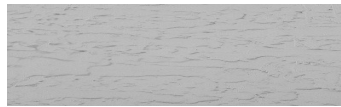

# COLOUR DETAILS

**Storm texture in Tokyo Graphite and Sydney Light colours**

## Special concrete effect

Sand texture in Tokyo Graphite colour

Winter texture in Sydney Light colour

Ocean texture in Chicago Grey colour

Desert texture in Tokyo Graphite colour

Snow texture in Sydney Light colour

Cloud texture in Chicago Grey colour

Autumn texture in Chicago Grey and Tokyo Graphite colours

Frost texture in Tokyo Graphite and Sydney Light colours

Wave texture in Chicago Grey colour

Wind texture in Chicago Grey colour

Rock texture in Sydney Light and Tokyo Graphite colours

Rain texture in Tokyo Graphite colour

For more information on plasters and paints, go to  
[www.ceresit.lv](http://www.ceresit.lv)

\*The presented colours refer to plasters and paints offered by Ceresit. Due to the use of digital techniques, the presented colours might not represent the original ones, thus they cannot be considered as a reliable colour presentation. We recommend checking the authentic colour samples.