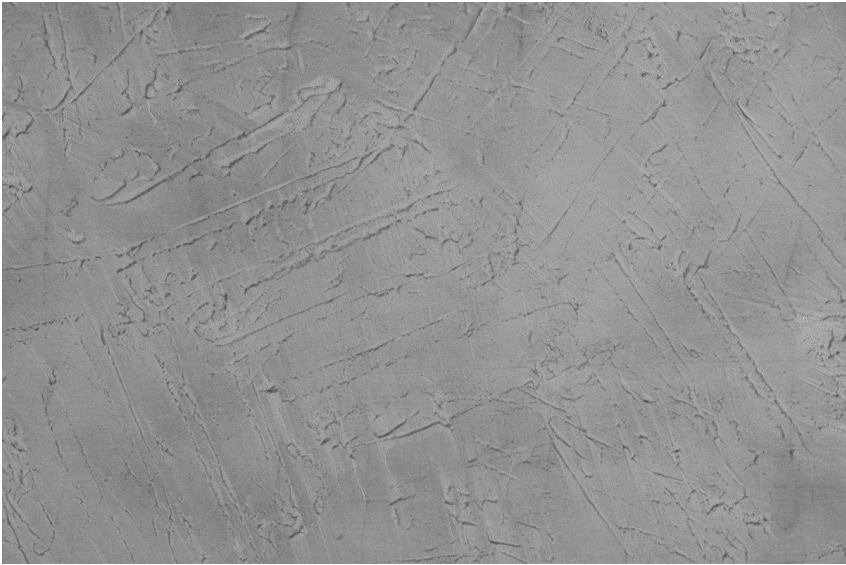

COLOUR DETAILS

**Storm texture in
Tokyo Graphite and
Sydney Light colours**

Special concrete effect

Sand texture in Tokyo Graphite colour

Winter texture in Sydney Light colour

Ocean texture in Chicago Grey colour

Desert texture in Tokyo Graphite colour

Snow texture in Sydney Light colour

Cloud texture in Chicago Grey colour

Autumn texture in Chicago Grey and
Tokyo Graphite colours

Frost texture in Tokyo Graphite and
Sydney Light colours

Wave texture in Chicago Grey colour

Wind texture in Chicago Grey colour

Ice texture in Sydney Light colour

Lake texture in Sydney Light colour

For more information on plasters and paints, go to
www.ceresit.lv

Rock texture in Sydney Light and Tokyo Graphite colours

Rain texture in Tokyo Graphite colour

For more information on plasters and paints, go to
www.ceresit.lv

*The presented colours refer to plasters and paints offered by Ceresit. Due to the use of digital techniques, the presented colours might not represent the original ones, thus they cannot be considered as a reliable colour presentation. We recommend checking the authentic colour samples.