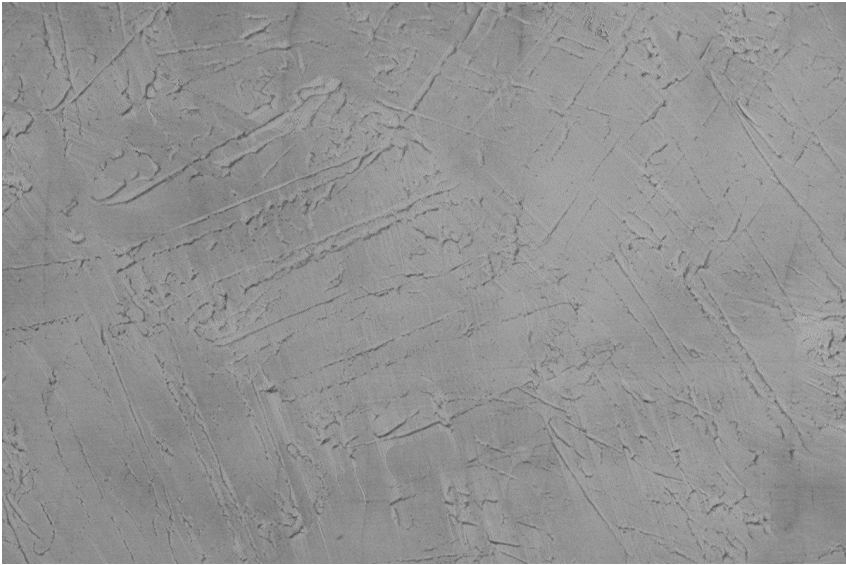

# COLOUR DETAILS

**Storm texture in Tokyo Graphite and Sydney Light colours**

## Special concrete effect

Sand texture in Tokyo Graphite colour

Winter texture in Sydney Light colour

Ocean texture in Chicago Grey colour

Desert texture in Tokyo Graphite colour

Snow texture in Sydney Light colour

Ice texture in Sydney Light colour

Lake texture in Sydney Light colour

For more information on plasters and paints, go to [www.ceresit.lv](http://www.ceresit.lv)

\*The presented colours refer to plasters and paints offered by Ceresit. Due to the use of digital techniques, the presented colours might not represent the original ones, thus they cannot be considered as a reliable colour presentation. We recommend checking the authentic colour samples.

Rock texture in Sydney Light and Tokyo Graphite colours

Rain texture in Tokyo Graphite colour

For more information on plasters and paints, go to  
[www.ceresit.lv](http://www.ceresit.lv)

\*The presented colours refer to plasters and paints offered by Ceresit. Due to the use of digital techniques, the presented colours might not represent the original ones, thus they cannot be considered as a reliable colour presentation. We recommend checking the authentic colour samples.