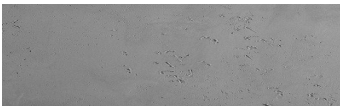

# COLOUR DETAILS

**Storm texture in Tokyo Graphite and Sydney Light colours**

## Special concrete effect

Sand texture in Tokyo Graphite colour

Winter texture in Sydney Light colour

Ocean texture in Chicago Grey colour

Desert texture in Tokyo Graphite colour

Snow texture in Sydney Light colour

Cloud texture in Chicago Grey colour

Autumn texture in Chicago Grey and Tokyo Graphite colours

Frost texture in Tokyo Graphite and Sydney Light colours

Wave texture in Chicago Grey colour

Wind texture in Chicago Grey colour

Rock texture in Sydney Light and Tokyo Graphite colours

Rain texture in Tokyo Graphite colour

For more information on plasters and paints, go to  
[www.ceresit.lv](http://www.ceresit.lv)

\*The presented colours refer to plasters and paints offered by Ceresit. Due to the use of digital techniques, the presented colours might not represent the original ones, thus they cannot be considered as a reliable colour presentation. We recommend checking the authentic colour samples.