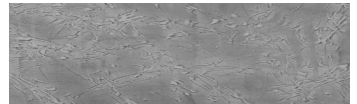

# COLOUR DETAILS

**Storm texture in Tokyo Graphite and Sydney Light colours**

## Special concrete effect

Sand texture in Tokyo Graphite colour

Winter texture in Sydney Light colour

Ocean texture in Chicago Grey colour

Desert texture in Tokyo Graphite colour

Snow texture in Sydney Light colour

Cloud texture in Chicago Grey colour

Autumn texture in Chicago Grey and Tokyo Graphite colours

Frost texture in Tokyo Graphite and Sydney Light colours

Wave texture in Chicago Grey colour

Wind texture in Chicago Grey colour

Rock texture in Sydney Light and Tokyo Graphite colours

Rain texture in Tokyo Graphite colour

For more information on plasters and paints, go to  
[www.ceresit.lv](http://www.ceresit.lv)

\*The presented colours refer to plasters and paints offered by Ceresit. Due to the use of digital techniques, the presented colours might not represent the original ones, thus they cannot be considered as a reliable colour presentation. We recommend checking the authentic colour samples.