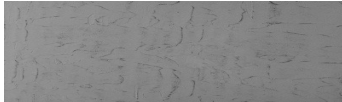

# COLOUR DETAILS

**Rock texture in  
Sydney Light and  
Tokyo Graphite  
colours**

### Special concrete effect

Sand texture in Tokyo Graphite colour

Winter texture in Sydney Light colour

Ocean texture in Chicago Grey colour

Desert texture in Tokyo Graphite colour

Snow texture in Sydney Light colour

Cloud texture in Chicago Grey colour

Autumn texture in Chicago Grey and Tokyo Graphite colours

Frost texture in Tokyo Graphite and Sydney Light colours

For more information on plasters and paints, go to [www.ceresit.lv](http://www.ceresit.lv)

\*The presented colours refer to plasters and paints offered by Ceresit. Due to the use of digital techniques, the presented colours might not represent the original ones, thus they cannot be considered as a reliable colour presentation. We recommend checking the authentic colour samples.