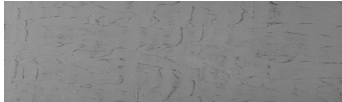

COLOUR DETAILS

**Rock texture in
Sydney Light and
Tokyo Graphite
colours**

Special concrete effect

Sand texture in Tokyo Graphite colour

Winter texture in Sydney Light colour

Ocean texture in Chicago Grey colour

Desert texture in Tokyo Graphite colour

Snow texture in Sydney Light colour

Cloud texture in Chicago Grey colour

Autumn texture in Chicago Grey and Tokyo Graphite colours

Frost texture in Tokyo Graphite and Sydney Light colours

Wave texture in Chicago Grey colour

Wind texture in Chicago Grey colour

Ice texture in Sydney Light colour

Lake texture in Sydney Light colour

Storm texture in Tokyo Graphite and Sydney Light colours

Rain texture in Tokyo Graphite colour