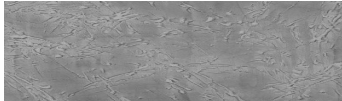

# COLOUR DETAILS

**Rock texture in  
Sydney Light and  
Tokyo Graphite  
colours**

### Special concrete effect

Sand texture in Tokyo Graphite colour

Winter texture in Sydney Light colour

Ocean texture in Chicago Grey colour

Desert texture in Tokyo Graphite colour

Snow texture in Sydney Light colour

Cloud texture in Chicago Grey colour

Autumn texture in Chicago Grey and Tokyo Graphite colours

Frost texture in Tokyo Graphite and Sydney Light colours

For more information on plasters and paints, go to [www.ceresit.lv](http://www.ceresit.lv)

Wave texture in Chicago Grey colour

Wind texture in Chicago Grey colour

Ice texture in Sydney Light colour

Lake texture in Sydney Light colour

Storm texture in Tokyo Graphite and Sydney Light colours

Rain texture in Tokyo Graphite colour