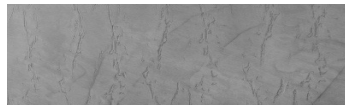

COLOUR DETAILS

**Rock texture in
Sydney Light and
Tokyo Graphite
colours**

Special concrete effect

Sand texture in Tokyo Graphite colour

Winter texture in Sydney Light colour

Ocean texture in Chicago Grey colour

Wave texture in Chicago Grey colour

Wind texture in Chicago Grey colour

Ice texture in Sydney Light colour

Lake texture in Sydney Light colour

Storm texture in Tokyo Graphite and Sydney Light colours

Rain texture in Tokyo Graphite colour