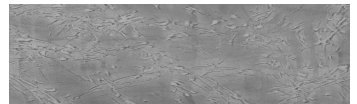

# COLOUR DETAILS

**Rock texture in  
Sydney Light and  
Tokyo Graphite  
colours**

## Special concrete effect

Sand texture in Tokyo Graphite colour

Winter texture in Sydney Light colour

Ocean texture in Chicago Grey colour

Desert texture in Tokyo Graphite colour

Snow texture in Sydney Light colour

Cloud texture in Chicago Grey colour

Autumn texture in Chicago Grey and  
Tokyo Graphite colours

Frost texture in Tokyo Graphite and  
Sydney Light colours

For more information on plasters and paints, go to  
[www.ceresit.lv](http://www.ceresit.lv)

Wave texture in Chicago Grey colour

Wind texture in Chicago Grey colour

Ice texture in Sydney Light colour

Lake texture in Sydney Light colour

Storm texture in Tokyo Graphite and Sydney Light colours

Rain texture in Tokyo Graphite colour