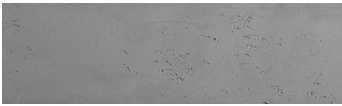

# COLOUR DETAILS

**Rock texture in  
Sydney Light and  
Tokyo Graphite  
colours**

## Special concrete effect

Sand texture in Tokyo Graphite colour

Winter texture in Sydney Light colour

Ocean texture in Chicago Grey colour

Desert texture in Tokyo Graphite colour

Snow texture in Sydney Light colour

Cloud texture in Chicago Grey colour

Autumn texture in Chicago Grey and  
Tokyo Graphite colours

Frost texture in Tokyo Graphite and  
Sydney Light colours

For more information on plasters and paints, go to  
[www.ceresit.lv](http://www.ceresit.lv)