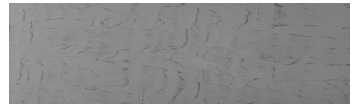

# COLOUR DETAILS

**Rock texture in  
Sydney Light and  
Tokyo Graphite  
colours**

## Special concrete effect

Sand texture in Tokyo Graphite colour

Winter texture in Sydney Light colour

Ocean texture in Chicago Grey colour

Desert texture in Tokyo Graphite colour

Snow texture in Sydney Light colour

Cloud texture in Chicago Grey colour

Autumn texture in Chicago Grey and  
Tokyo Graphite colours

Frost texture in Tokyo Graphite and  
Sydney Light colours

For more information on plasters and paints, go to  
[www.ceresit.lv](http://www.ceresit.lv)