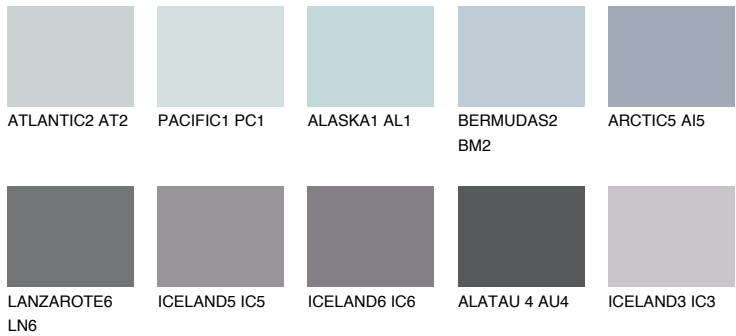

COLOUR DETAILS

ARCTIC4 AI4

51% **TSR** 54%

Matching colours

COLOURS

INTENSE

For more information on plasters and paints, go to www.ceresit.lv

*The presented colours refer to plasters and paints offered by Ceresit. Due to the use of digital techniques, the presented colours might not represent the original ones, thus they cannot be considered as a reliable colour presentation. We recommend checking the authentic colour samples.