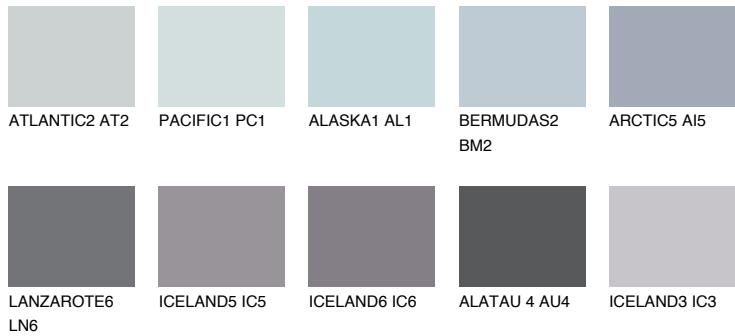

COLOUR DETAILS

ARCTIC4 AI4

51% **TSR** 54%

Matching colours

COLOURS

INTENSE

For more information on plasters and paints, go to www.ceresit.lv

*The presented colours refer to plasters and paints offered by Ceresit. Due to the use of digital techniques, the presented colours might not represent the original ones, thus they cannot be considered as a reliable colour presentation. We recommend checking the authentic colour samples.