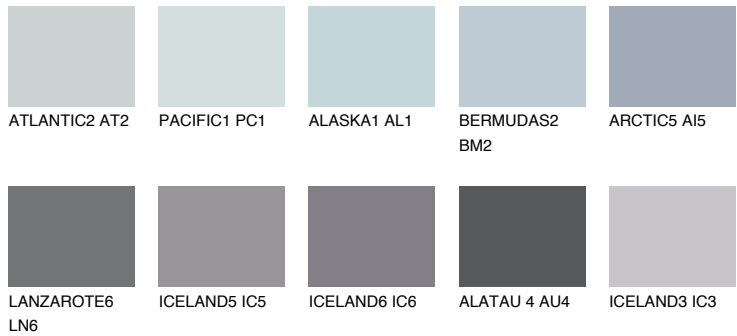

# COLOUR DETAILS

## ARCTIC4 AI4

51% **TSR** 54%

### Matching colours

#### COLOURS