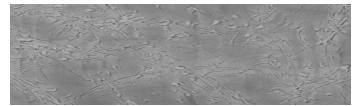

COLOUR DETAILS

Rain texture in Tokyo Graphite colour

Special concrete effect

Sand texture in Tokyo Graphite colour

Winter texture in Sydney Light colour

Ocean texture in Chicago Grey colour

Desert texture in Tokyo Graphite colour

Snow texture in Sydney Light colour

Cloud texture in Chicago Grey colour

Autumn texture in Chicago Grey and Tokyo Graphite colours

Frost texture in Tokyo Graphite and Sydney Light colours

Wave texture in Chicago Grey colour

Wind texture in Chicago Grey colour

Ice texture in Sydney Light colour

Lake texture in Sydney Light colour

For more information on plasters and paints, go to www.ceresit.lv

*The presented colours refer to plasters and paints offered by Ceresit. Due to the use of digital techniques, the presented colours might not represent the original ones, thus they cannot be considered as a reliable colour presentation. We recommend checking the authentic colour samples.

Storm texture in Tokyo Graphite and Sydney Light colours

Rock texture in Sydney Light and Tokyo Graphite colours

For more information on plasters and paints, go to
www.ceresit.lv

*The presented colours refer to plasters and paints offered by Ceresit. Due to the use of digital techniques, the presented colours might not represent the original ones, thus they cannot be considered as a reliable colour presentation. We recommend checking the authentic colour samples.