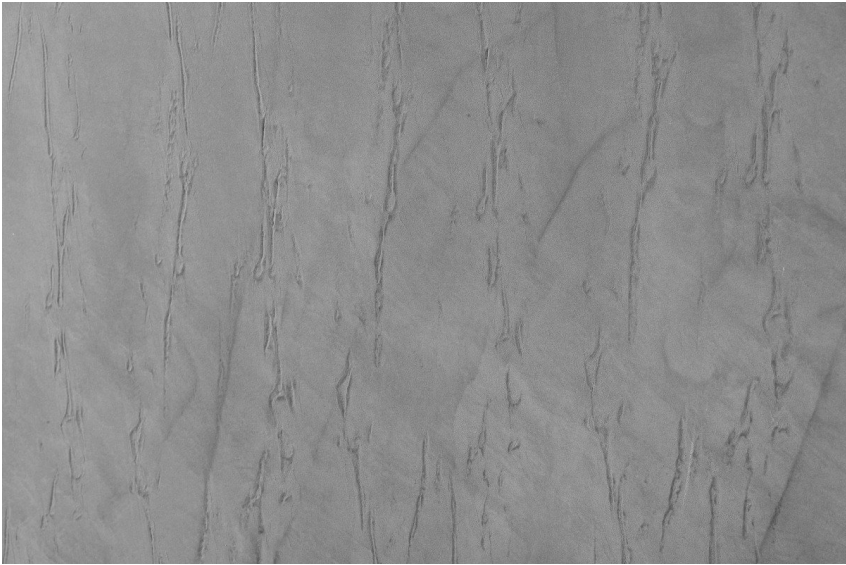

COLOUR DETAILS

Rain texture in Tokyo Graphite colour

Special concrete effect

Sand texture in Tokyo Graphite colour

Winter texture in Sydney Light colour

Ocean texture in Chicago Grey colour

Desert texture in Tokyo Graphite colour

Snow texture in Sydney Light colour

Cloud texture in Chicago Grey colour

Autumn texture in Chicago Grey and Tokyo Graphite colours

Frost texture in Tokyo Graphite and Sydney Light colours

Wave texture in Chicago Grey colour

Wind texture in Chicago Grey colour

Ice texture in Sydney Light colour

Lake texture in Sydney Light colour

For more information on plasters and paints, go to www.ceresit.lv

*The presented colours refer to plasters and paints offered by Ceresit. Due to the use of digital techniques, the presented colours might not represent the original ones, thus they cannot be considered as a reliable colour presentation. We recommend checking the authentic colour samples.

Storm texture in Tokyo Graphite and Sydney Light colours

Rock texture in Sydney Light and Tokyo Graphite colours

For more information on plasters and paints, go to
www.ceresit.lv

*The presented colours refer to plasters and paints offered by Ceresit. Due to the use of digital techniques, the presented colours might not represent the original ones, thus they cannot be considered as a reliable colour presentation. We recommend checking the authentic colour samples.