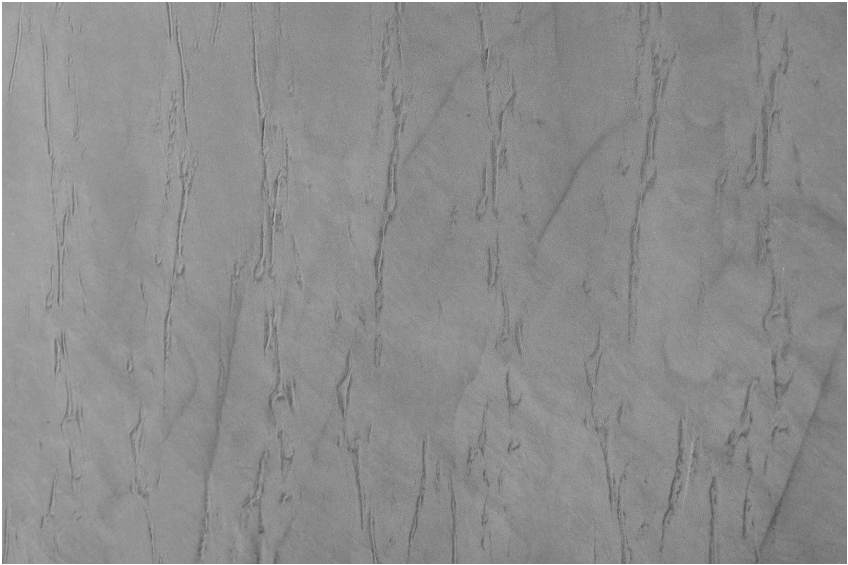

# COLOUR DETAILS

**Rain texture in Tokyo Graphite colour**

### Special concrete effect

Sand texture in Tokyo Graphite colour

Winter texture in Sydney Light colour

Ocean texture in Chicago Grey colour

Desert texture in Tokyo Graphite colour

Snow texture in Sydney Light colour

Ice texture in Sydney Light colour

Lake texture in Sydney Light colour

For more information on plasters and paints, go to [www.ceresit.lv](http://www.ceresit.lv)

\*The presented colours refer to plasters and paints offered by Ceresit. Due to the use of digital techniques, the presented colours might not represent the original ones, thus they cannot be considered as a reliable colour presentation. We recommend checking the authentic colour samples.

Storm texture in Tokyo Graphite and Sydney Light colours

Rock texture in Sydney Light and Tokyo Graphite colours

For more information on plasters and paints, go to  
[www.ceresit.lv](http://www.ceresit.lv)