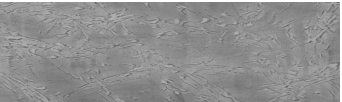

# COLOUR DETAILS

**Rain texture in Tokyo Graphite colour**

### Special concrete effect

Sand texture in Tokyo Graphite colour

Winter texture in Sydney Light colour

Ocean texture in Chicago Grey colour

Desert texture in Tokyo Graphite colour

Snow texture in Sydney Light colour

Cloud texture in Chicago Grey colour

Autumn texture in Chicago Grey and Tokyo Graphite colours

Frost texture in Tokyo Graphite and Sydney Light colours

Wave texture in Chicago Grey colour

Wind texture in Chicago Grey colour

Ice texture in Sydney Light colour

Lake texture in Sydney Light colour

For more information on plasters and paints, go to [www.ceresit.lv](http://www.ceresit.lv)

\*The presented colours refer to plasters and paints offered by Ceresit. Due to the use of digital techniques, the presented colours might not represent the original ones, thus they cannot be considered as a reliable colour presentation. We recommend checking the authentic colour samples.