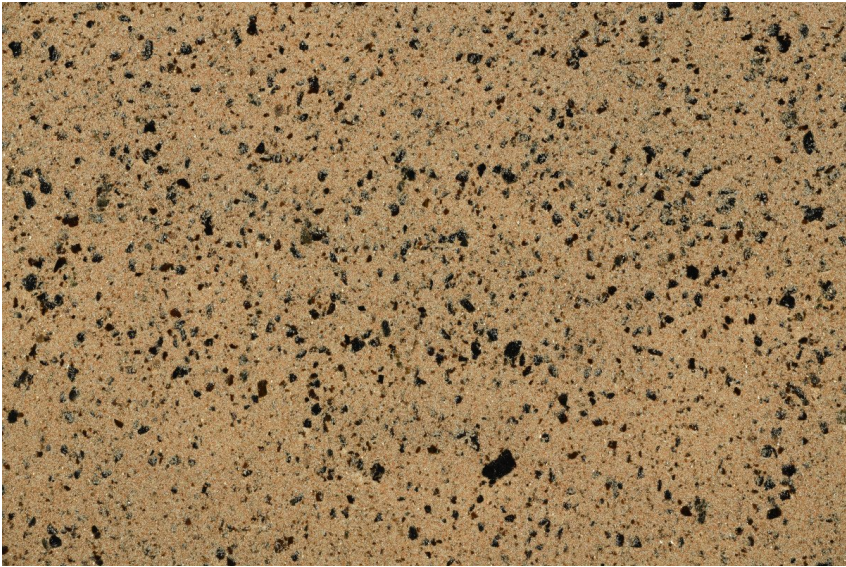

COLOUR DETAILS

California sand

Stone effect

Calcutta Anthracite

Mozambic Graphite

Africa Red

Jamaica Brown

Norway Grey

Bolivia Red

Malaga Cream

Etna Grey

Madeira Green

For more information on plasters and paints, go to www.ceresit.lv

*The presented colours refer to plasters and paints offered by Ceresit. Due to the use of digital techniques, the presented colours might not represent the original ones, thus they cannot be considered as a reliable colour presentation. We recommend checking the authentic colour samples.