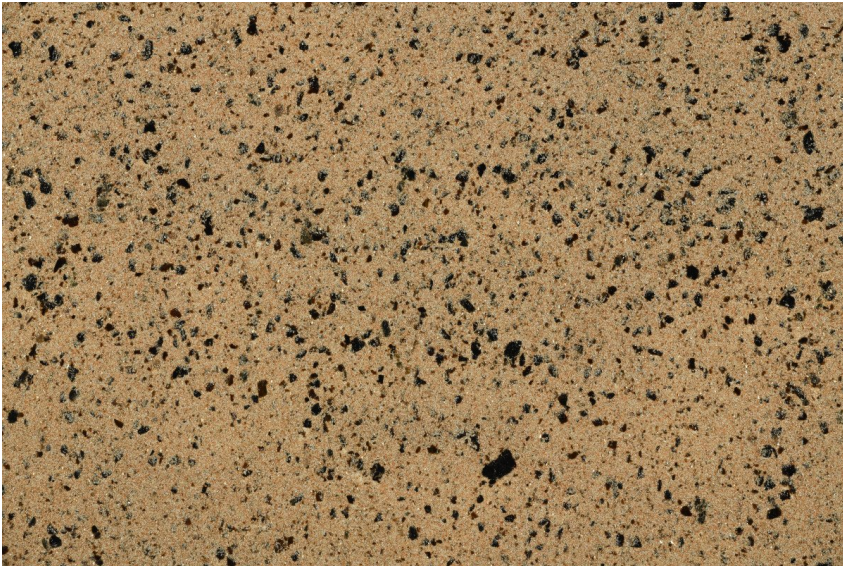

COLOUR DETAILS

California sand

Stone effect

Calcutta Anthracite

Mozambic Graphite

Africa Red

Jamaica Brown

Norway Grey

Bolivia Red

Malaga Cream

Etna Grey

Madeira Green

For more information on plasters and paints, go to
www.ceresit.lv

*The presented colours refer to plasters and paints offered by Ceresit. Due to the use of digital techniques, the presented colours might not represent the original ones, thus they cannot be considered as a reliable colour presentation. We recommend checking the authentic colour samples.