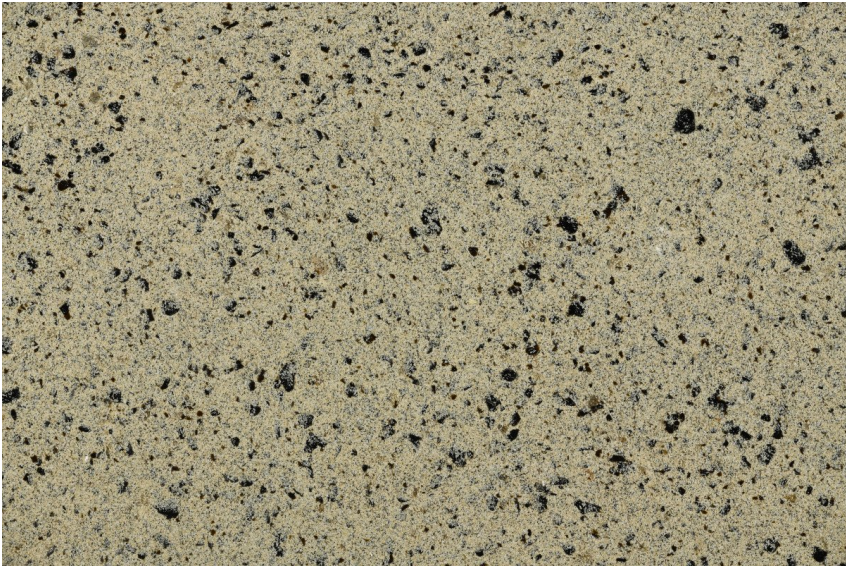

COLOUR DETAILS

Malaga Cream

Stone effect

Calcutta Anthracite

Mozambic Graphite

Africa Red

Jamaica Brown

Norway Grey

Bolivia Red

California sand

Etna Grey

Madeira Green

For more information on plasters and paints, go to
www.ceresit.lv

*The presented colours refer to plasters and paints offered by Ceresit. Due to the use of digital techniques, the presented colours might not represent the original ones, thus they cannot be considered as a reliable colour presentation. We recommend checking the authentic colour samples.