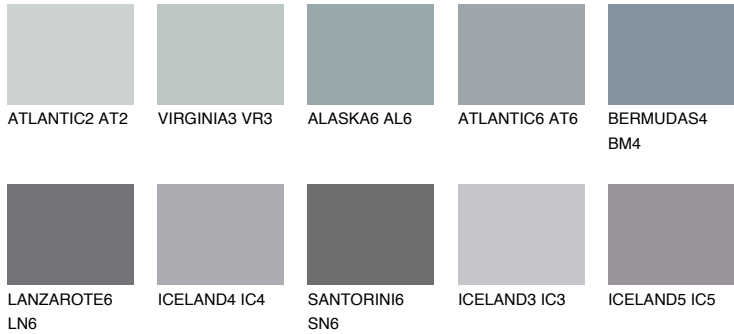

COLOUR DETAILS

ARCTIC5 AI5

40% **TSR** 55%

Matching colours

COLOURS

INTENSE

For more information on plasters and paints, go to www.ceresit.lv

*The presented colours refer to plasters and paints offered by Ceresit. Due to the use of digital techniques, the presented colours might not represent the original ones, thus they cannot be considered as a reliable colour presentation. We recommend checking the authentic colour samples.