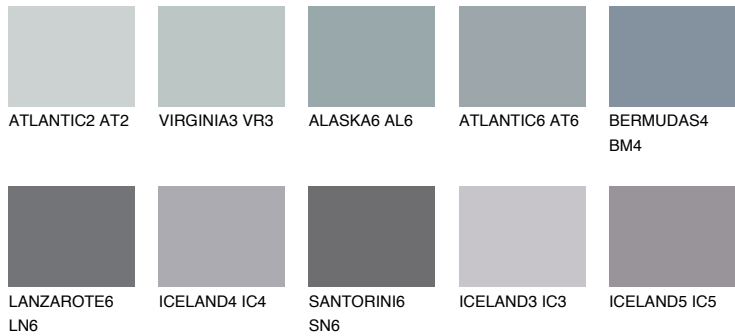

COLOUR DETAILS

ARCTIC5 AI5

40% **TSR** 55%

Matching colours

COLOURS

INTENSE

For more information on plasters and paints, go to www.ceresit.lv

*The presented colours refer to plasters and paints offered by Ceresit. Due to the use of digital techniques, the presented colours might not represent the original ones, thus they cannot be considered as a reliable colour presentation. We recommend checking the authentic colour samples.