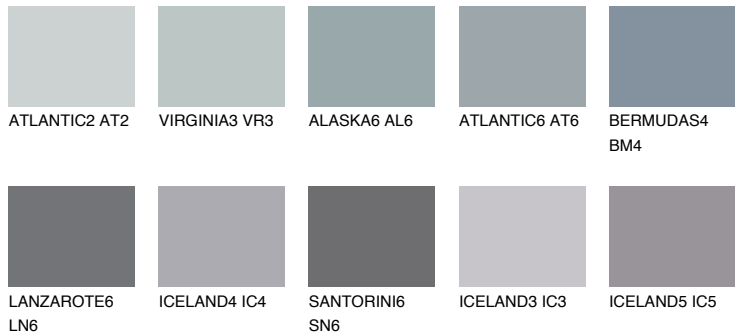

# COLOUR DETAILS

## ARCTIC5 AI5

40% TSR 55%

### Matching colours

#### COLOURS