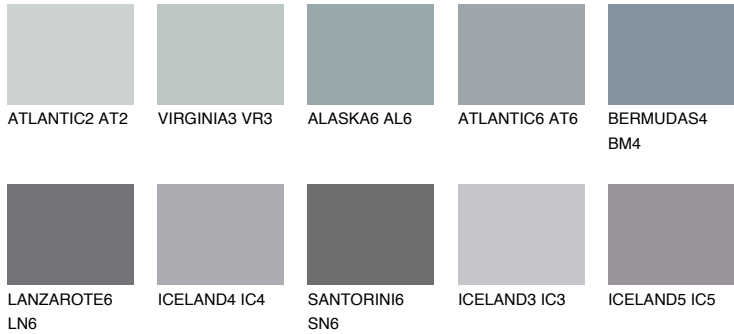

COLOUR DETAILS

ARCTIC5 AI5

40% TSR 55%

Matching colours

COLOURS

INTENSE

For more information on plasters and paints, go to www.ceresit.lv

*The presented colours refer to plasters and paints offered by Ceresit. Due to the use of digital techniques, the presented colours might not represent the original ones, thus they cannot be considered as a reliable colour presentation. We recommend checking the authentic colour samples.