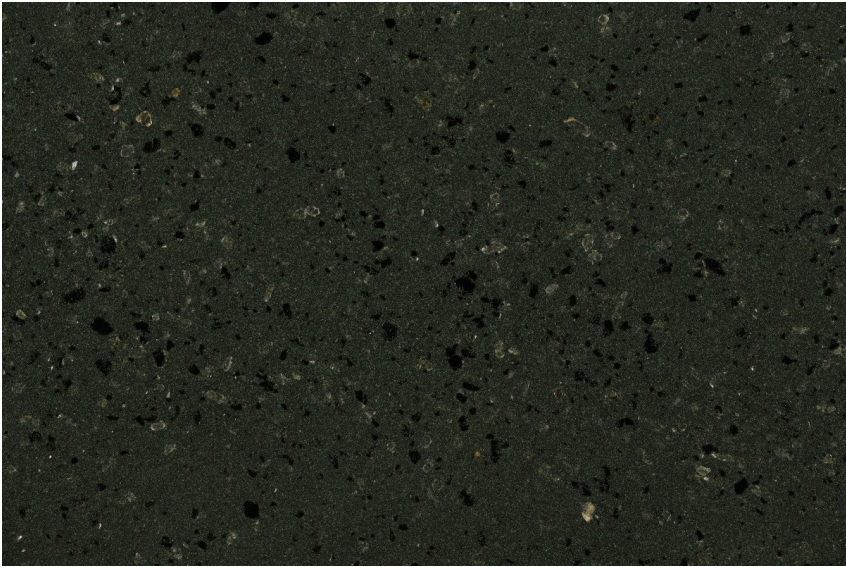

# COLOUR DETAILS

**Madeira Green**

## Stone effect

Calcutta Anthracite

Mozambic Graphite

Africa Red

Jamaica Brown

Norway Grey

Bolivia Red

California sand

Malaga Cream

Etna Grey

For more information on plasters and paints, go to  
[www.ceresit.lv](http://www.ceresit.lv)

\*The presented colours refer to plasters and paints offered by Ceresit. Due to the use of digital techniques, the presented colours might not represent the original ones, thus they cannot be considered as a reliable colour presentation. We recommend checking the authentic colour samples.