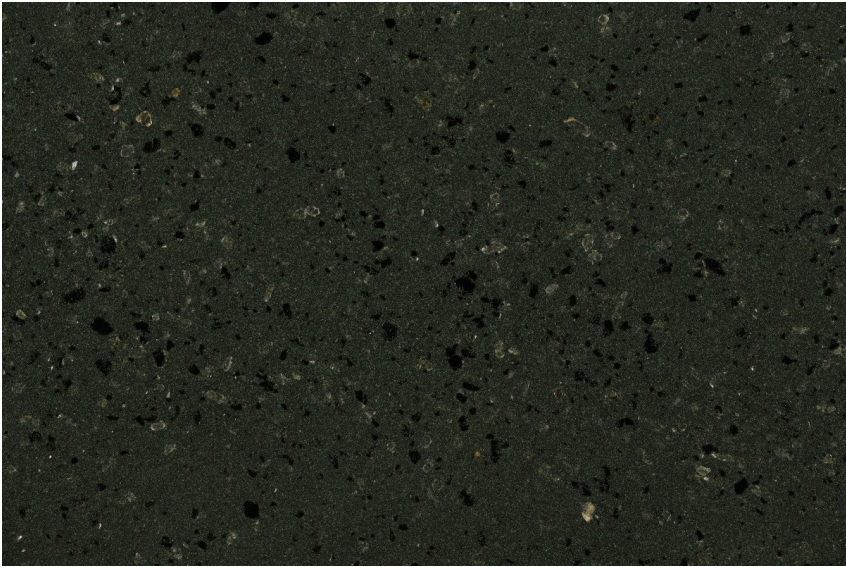

COLOUR DETAILS

Madeira Green

Stone effect

Calcutta Anthracite

Mozambic Graphite

Africa Red

Jamaica Brown

Norway Grey

Bolivia Red

California sand

Malaga Cream

Etna Grey

For more information on plasters and paints, go to
www.ceresit.lv

*The presented colours refer to plasters and paints offered by Ceresit. Due to the use of digital techniques, the presented colours might not represent the original ones, thus they cannot be considered as a reliable colour presentation. We recommend checking the authentic colour samples.