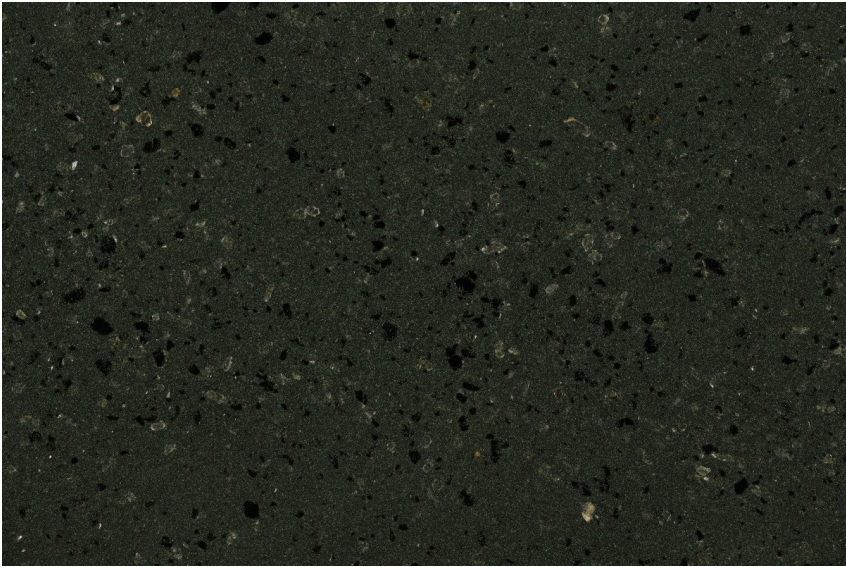

# COLOUR DETAILS

### Stone effect

Calcutta Anthracite

Mozambic Graphite

Africa Red

Jamaica Brown

Norway Grey

Bolivia Red

California sand

Malaga Cream

Etna Grey

For more information on plasters and paints, go to  
[www.ceresit.lv](http://www.ceresit.lv)

\*The presented colours refer to plasters and paints offered by Ceresit. Due to the use of digital techniques, the presented colours might not represent the original ones, thus they cannot be considered as a reliable colour presentation. We recommend checking the authentic colour samples.