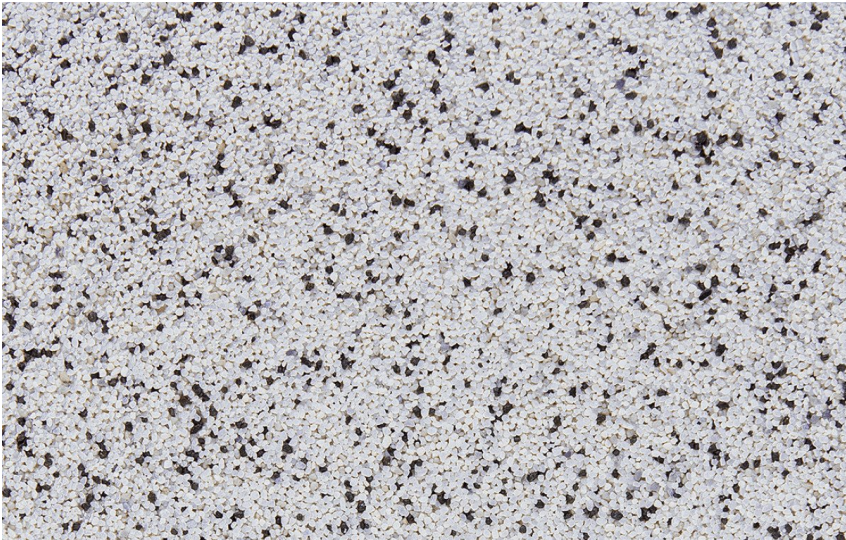

COLOUR DETAILS

Dolomite3

For more information on plasters and paints, go to www.ceresit.lv

*The presented colours refer to plasters and paints offered by Ceresit. Due to the use of digital techniques, the presented colours might not represent the original ones, thus they cannot be considered as a reliable colour presentation. We recommend checking the authentic colour samples.