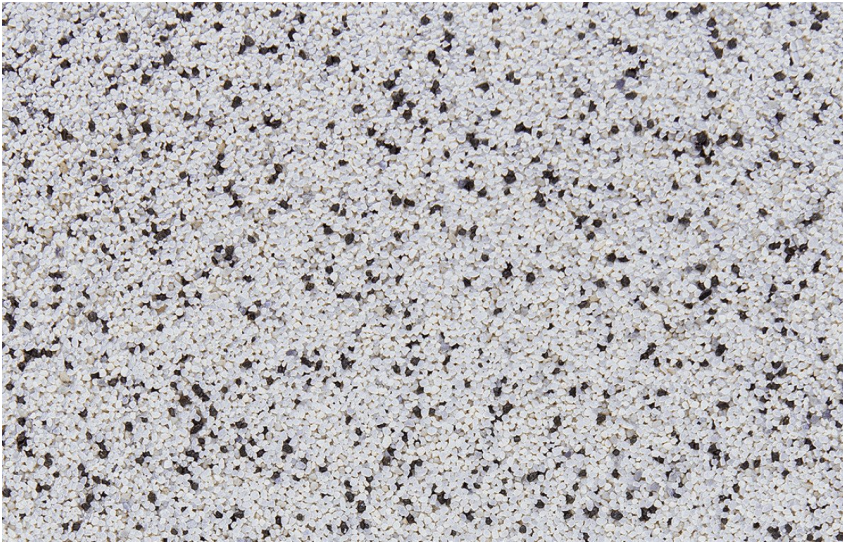

COLOUR DETAILS

Dolomite3

For more information on plasters and paints, go to
www.ceresit.lv

*The presented colours refer to plasters and paints offered by Ceresit. Due to the use of digital techniques, the presented colours might not represent the original ones, thus they cannot be considered as a reliable colour presentation. We recommend checking the authentic colour samples.