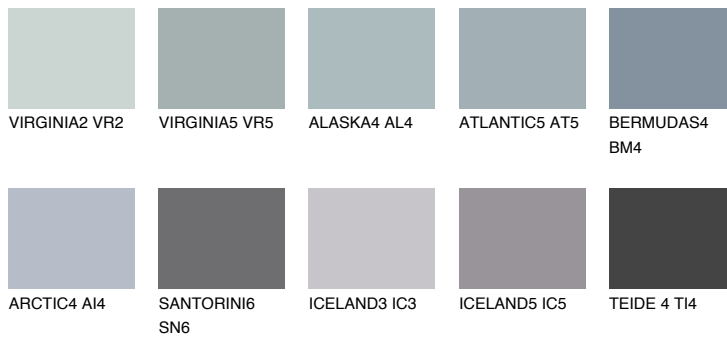

ARCTIC6 AI6

☀ 29% **TSR** 31%

Matching colours

COLOURS

INTENSE

For more information on plasters and paints, go to www.ceresit.lv

*The presented colours refer to plasters and paints offered by Ceresit. Due to the use of digital techniques, the presented colours might not represent the original ones, thus they cannot be considered as a reliable colour presentation. We recommend checking the authentic colour samples.