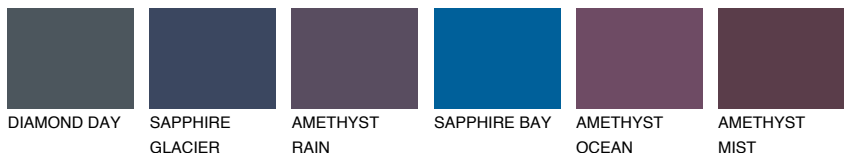

ARCTIC6 AI6

☀ 29%   **TSR** 31%

Matching colours

COLOURS

INTENSE

For more information on plasters and paints, go to www.ceresit.lv

*The presented colours refer to plasters and paints offered by Ceresit. Due to the use of digital techniques, the presented colours might not represent the original ones, thus they cannot be considered as a reliable colour presentation. We recommend checking the authentic colour samples.