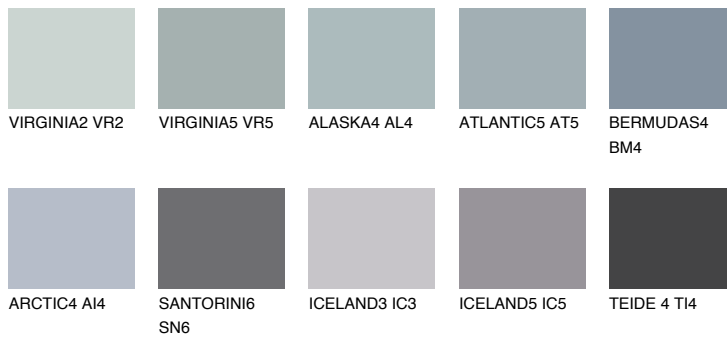

ARCTIC6 AI6

29% **TSR** 31%

Matching colours

COLOURS

INTENSE

For more information on plasters and paints, go to www.ceresit.lv

*The presented colours refer to plasters and paints offered by Ceresit. Due to the use of digital techniques, the presented colours might not represent the original ones, thus they cannot be considered as a reliable colour presentation. We recommend checking the authentic colour samples.