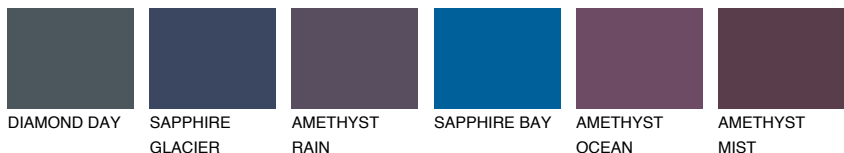

ARCTIC6 AI6

☀️ 29% **TSR** 31%

Matching colours

COLOURS

INTENSE

For more information on plasters and paints, go to www.ceresit.lv

*The presented colours refer to plasters and paints offered by Ceresit. Due to the use of digital techniques, the presented colours might not represent the original ones, thus they cannot be considered as a reliable colour presentation. We recommend checking the authentic colour samples.