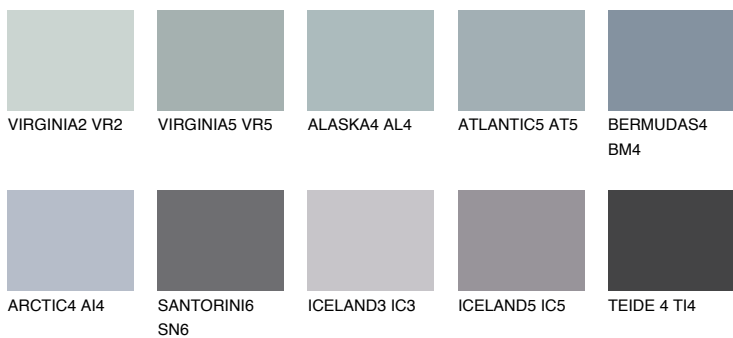

ARCTIC6 AI6

☀️ 29% **TSR** 31%

Matching colours

COLOURS

INTENSE

For more information on plasters and paints, go to www.ceresit.lv

*The presented colours refer to plasters and paints offered by Ceresit. Due to the use of digital techniques, the presented colours might not represent the original ones, thus they cannot be considered as a reliable colour presentation. We recommend checking the authentic colour samples.