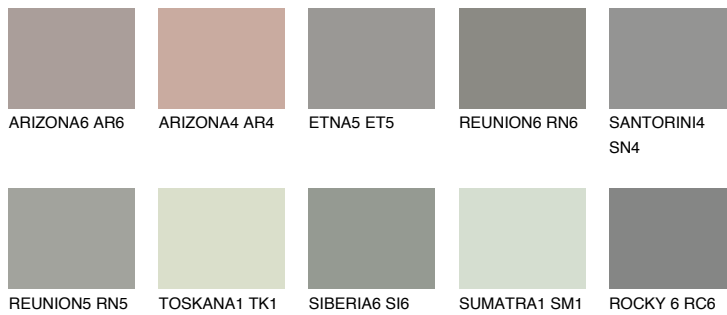

COLOUR DETAILS

ROCKY 1 RC1

36% **TSR** 33%

Matching colours

COLOURS

INTENSE

For more information on plasters and paints, go to www.ceresit.lv

*The presented colours refer to plasters and paints offered by Ceresit. Due to the use of digital techniques, the presented colours might not represent the original ones, thus they cannot be considered as a reliable colour presentation. We recommend checking the authentic colour samples.