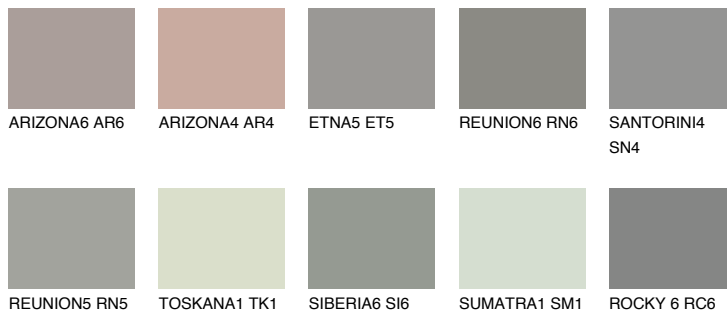

ROCKY 1 RC1

36% **TSR** 33%

Matching colours

COLOURS

INTENSE

For more information on plasters and paints, go to www.ceresit.lv

*The presented colours refer to plasters and paints offered by Ceresit. Due to the use of digital techniques, the presented colours might not represent the original ones, thus they cannot be considered as a reliable colour presentation. We recommend checking the authentic colour samples.