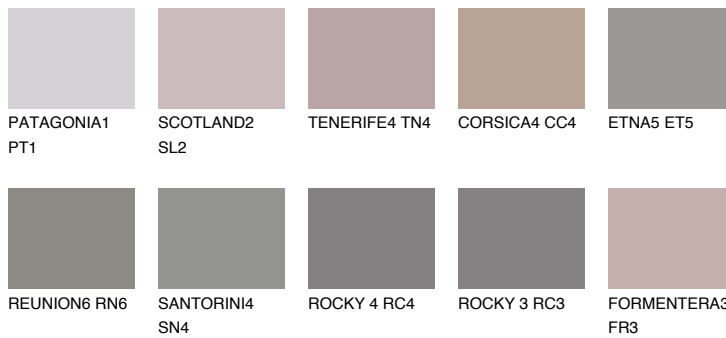

COLOUR DETAILS

ROCKY 2 RC2

☀ 25% **TSR 22%**

Matching colours

COLOURS

INTENSE

For more information on plasters and paints, go to www.ceresit.lv

*The presented colours refer to plasters and paints offered by Ceresit. Due to the use of digital techniques, the presented colours might not represent the original ones, thus they cannot be considered as a reliable colour presentation. We recommend checking the authentic colour samples.