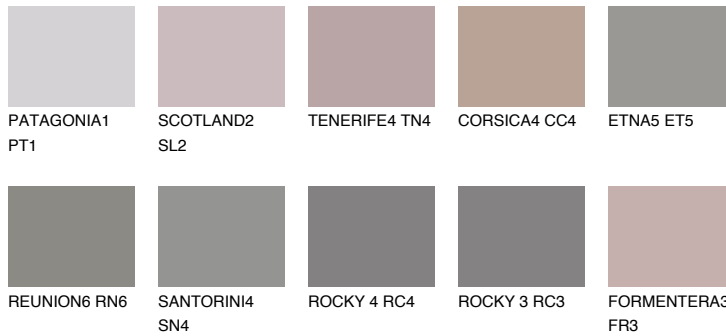

COLOUR DETAILS

ROCKY 2 RC2

☀ 25% **TSR** 22%

Matching colours

COLOURS

INTENSE

For more information on plasters and paints, go to www.ceresit.lv

*The presented colours refer to plasters and paints offered by Ceresit. Due to the use of digital techniques, the presented colours might not represent the original ones, thus they cannot be considered as a reliable colour presentation. We recommend checking the authentic colour samples.