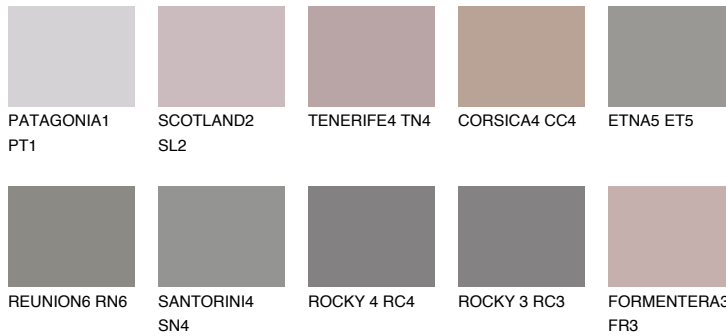

COLOUR DETAILS

ROCKY 2 RC2

☀ 25% **TSR 22%**

Matching colours

COLOURS

INTENSE

For more information on plasters and paints, go to www.ceresit.lv

*The presented colours refer to plasters and paints offered by Ceresit. Due to the use of digital techniques, the presented colours might not represent the original ones, thus they cannot be considered as a reliable colour presentation. We recommend checking the authentic colour samples.