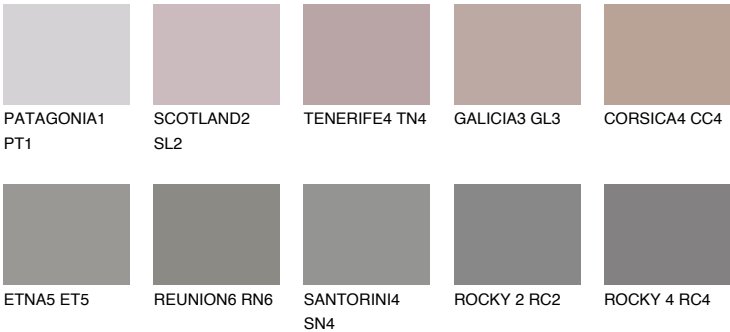

ROCKY 3 RC3

☀ 22% **TSR** 21%

Matching colours

COLOURS

INTENSE

For more information on plasters and paints, go to www.ceresit.lv

*The presented colours refer to plasters and paints offered by Ceresit. Due to the use of digital techniques, the presented colours might not represent the original ones, thus they cannot be considered as a reliable colour presentation. We recommend checking the authentic colour samples.