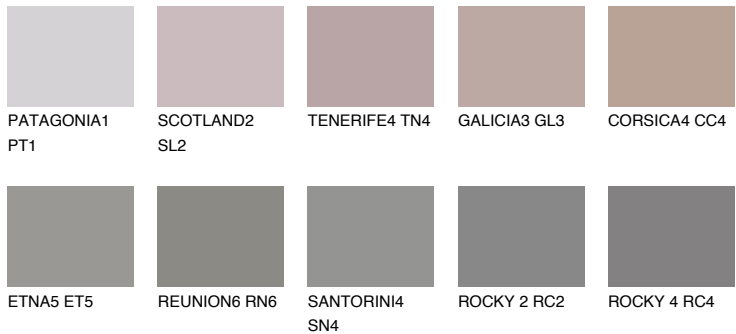

# COLOUR DETAILS

## ROCKY 3 RC3

22% TSR 21%

### Matching colours

#### COLOURS