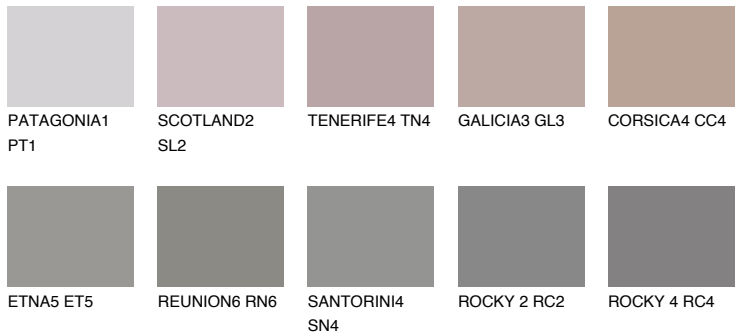

COLOUR DETAILS

ROCKY 3 RC3

☀ 22% **TSR** 21%

Matching colours

COLOURS

INTENSE

For more information on plasters and paints, go to www.ceresit.lv

*The presented colours refer to plasters and paints offered by Ceresit. Due to the use of digital techniques, the presented colours might not represent the original ones, thus they cannot be considered as a reliable colour presentation. We recommend checking the authentic colour samples.