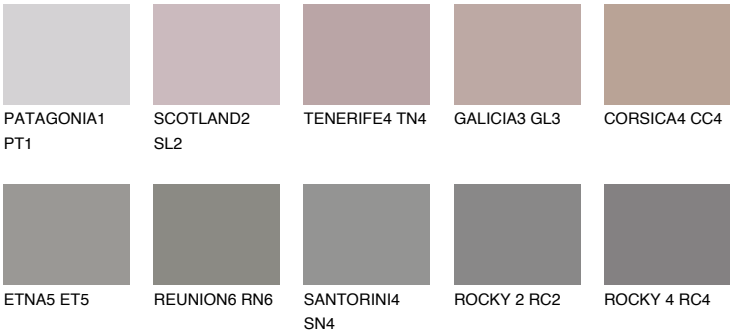

# COLOUR DETAILS

## ROCKY 3 RC3

22% TSR 21%

### Matching colours

#### COLOURS