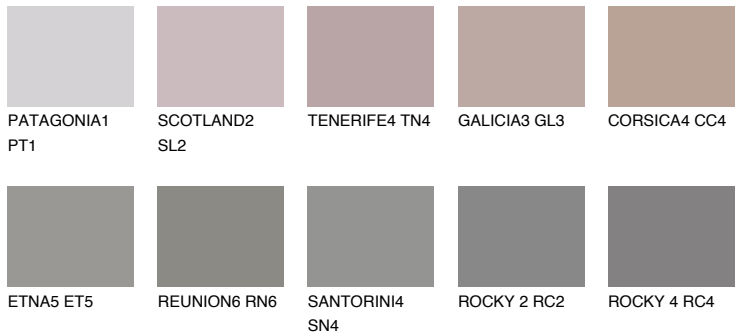

COLOUR DETAILS

ROCKY 3 RC3

☀️ 22% **TSR** 21%

Matching colours

COLOURS

INTENSE

For more information on plasters and paints, go to www.ceresit.lv

*The presented colours refer to plasters and paints offered by Ceresit. Due to the use of digital techniques, the presented colours might not represent the original ones, thus they cannot be considered as a reliable colour presentation. We recommend checking the authentic colour samples.