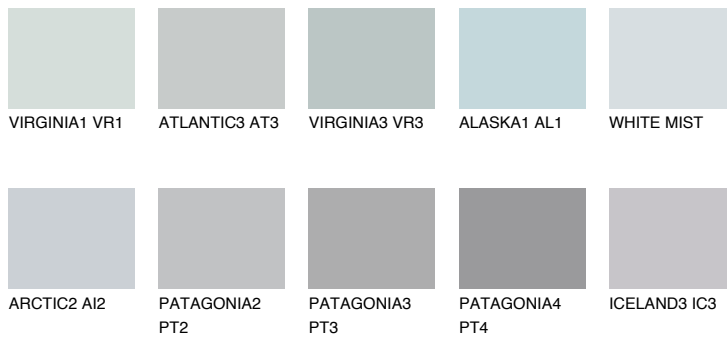

# COLOUR DETAILS

## AZORES1 AZ1

65% TSR 65%

### Matching colours

#### COLOURS