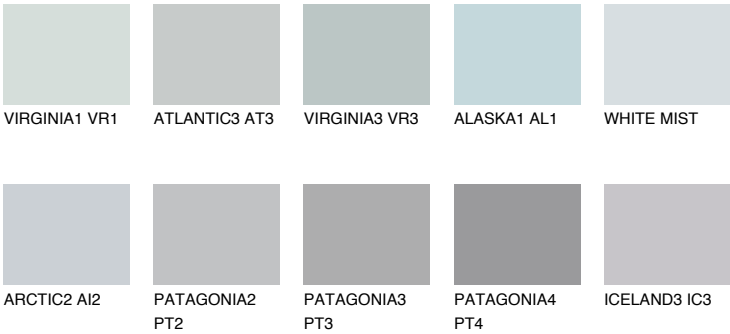

AZORES1 AZ1

65% TSR 65%

Matching colours

COLOURS

INTENSE

For more information on plasters and paints, go to www.ceresit.lv

*The presented colours refer to plasters and paints offered by Ceresit. Due to the use of digital techniques, the presented colours might not represent the original ones, thus they cannot be considered as a reliable colour presentation. We recommend checking the authentic colour samples.