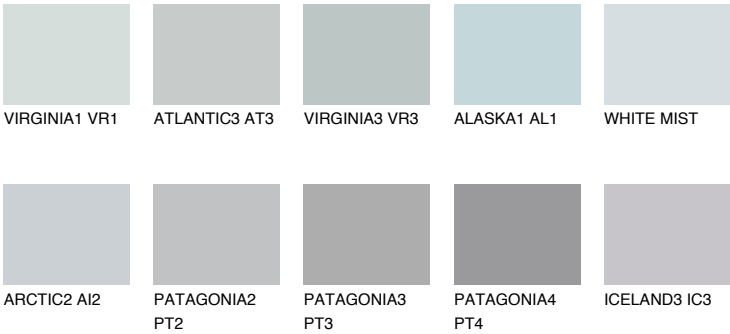

AZORES1 AZ1

65% **TSR** 65%

Matching colours

COLOURS

INTENSE

For more information on plasters and paints, go to www.ceresit.lv

*The presented colours refer to plasters and paints offered by Ceresit. Due to the use of digital techniques, the presented colours might not represent the original ones, thus they cannot be considered as a reliable colour presentation. We recommend checking the authentic colour samples.