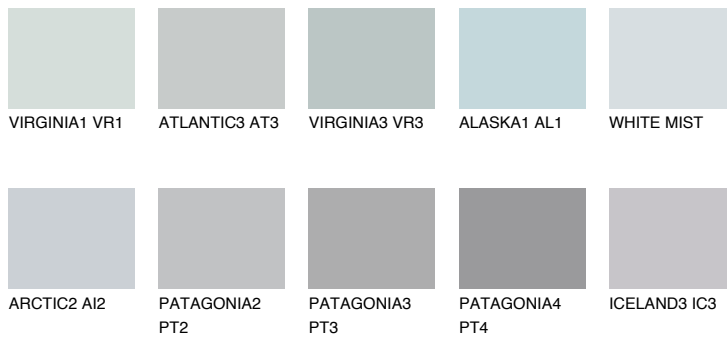

COLOUR DETAILS

AZORES1 AZ1

65% TSR 65%

Matching colours

COLOURS

INTENSE

For more information on plasters and paints, go to www.ceresit.lv

*The presented colours refer to plasters and paints offered by Ceresit. Due to the use of digital techniques, the presented colours might not represent the original ones, thus they cannot be considered as a reliable colour presentation. We recommend checking the authentic colour samples.