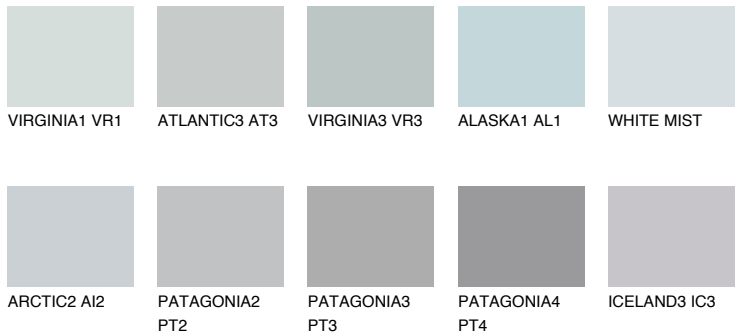

COLOUR DETAILS

AZORES1 AZ1

65% TSR 65%

Matching colours

COLOURS

INTENSE

For more information on plasters and paints, go to www.ceresit.lv

*The presented colours refer to plasters and paints offered by Ceresit. Due to the use of digital techniques, the presented colours might not represent the original ones, thus they cannot be considered as a reliable colour presentation. We recommend checking the authentic colour samples.