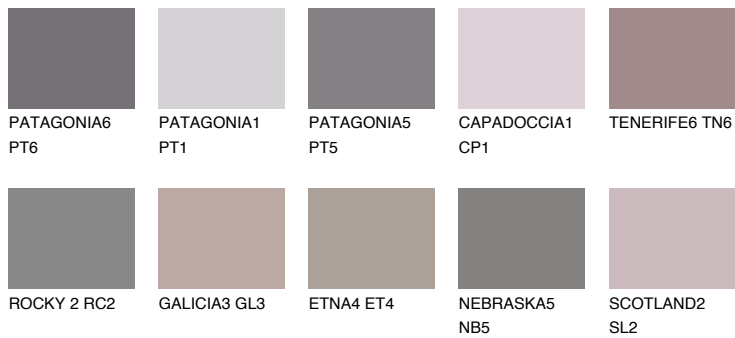

COLOUR DETAILS

ROCKY 4 RC4

☀ 22% **TSR** 19%

Matching colours

COLOURS

INTENSE

For more information on plasters and paints, go to
www.ceresit.lv

*The presented colours refer to plasters and paints offered by Ceresit. Due to the use of digital techniques, the presented colours might not represent the original ones, thus they cannot be considered as a reliable colour presentation. We recommend checking the authentic colour samples.