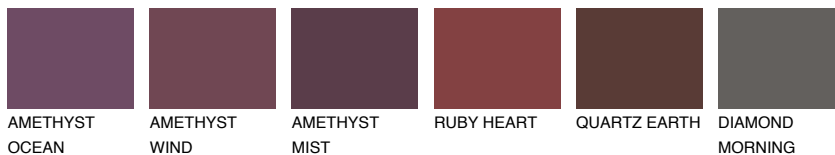

COLOUR DETAILS

ROCKY 4 RC4

☀ 22% **TSR** 19%

Matching colours

COLOURS

INTENSE

For more information on plasters and paints, go to
www.ceresit.lv

*The presented colours refer to plasters and paints offered by Ceresit. Due to the use of digital techniques, the presented colours might not represent the original ones, thus they cannot be considered as a reliable colour presentation. We recommend checking the authentic colour samples.