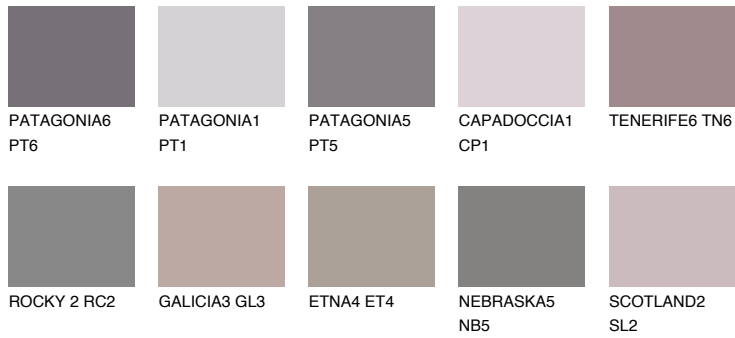

COLOUR DETAILS

ROCKY 4 RC4

☀ 22% **TSR** 19%

Matching colours

COLOURS

INTENSE

For more information on plasters and paints, go to
www.ceresit.lv

*The presented colours refer to plasters and paints offered by Ceresit. Due to the use of digital techniques, the presented colours might not represent the original ones, thus they cannot be considered as a reliable colour presentation. We recommend checking the authentic colour samples.