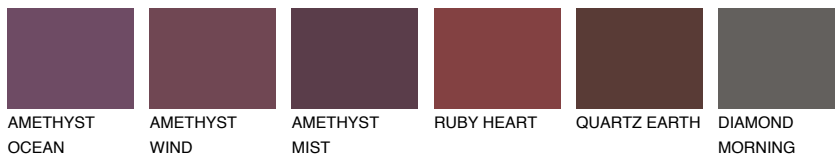

COLOUR DETAILS

ROCKY 4 RC4

☀ 22% **TSR** 19%

Matching colours

COLOURS

INTENSE

For more information on plasters and paints, go to www.ceresit.lv

*The presented colours refer to plasters and paints offered by Ceresit. Due to the use of digital techniques, the presented colours might not represent the original ones, thus they cannot be considered as a reliable colour presentation. We recommend checking the authentic colour samples.