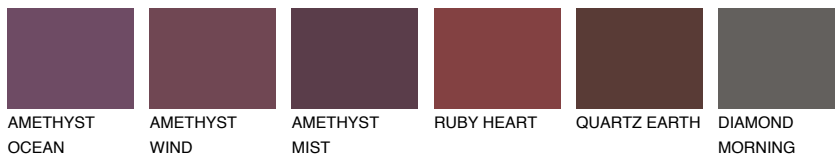

COLOUR DETAILS

ROCKY 4 RC4

22% TSR 19%

Matching colours

COLOURS

INTENSE

For more information on plasters and paints, go to www.ceresit.lv

*The presented colours refer to plasters and paints offered by Ceresit. Due to the use of digital techniques, the presented colours might not represent the original ones, thus they cannot be considered as a reliable colour presentation. We recommend checking the authentic colour samples.