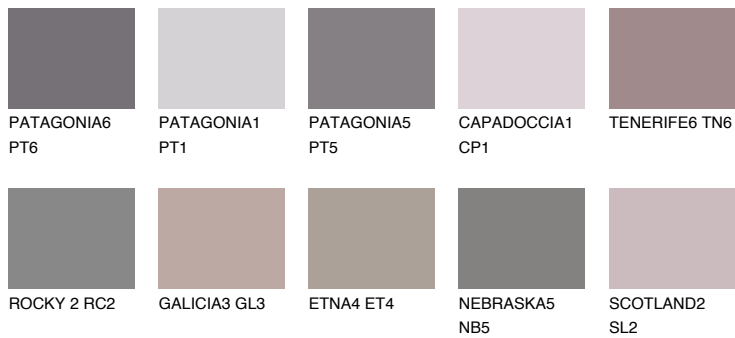

COLOUR DETAILS

ROCKY 4 RC4

22% TSR 19%

Matching colours

COLOURS

INTENSE

For more information on plasters and paints, go to www.ceresit.lv

*The presented colours refer to plasters and paints offered by Ceresit. Due to the use of digital techniques, the presented colours might not represent the original ones, thus they cannot be considered as a reliable colour presentation. We recommend checking the authentic colour samples.