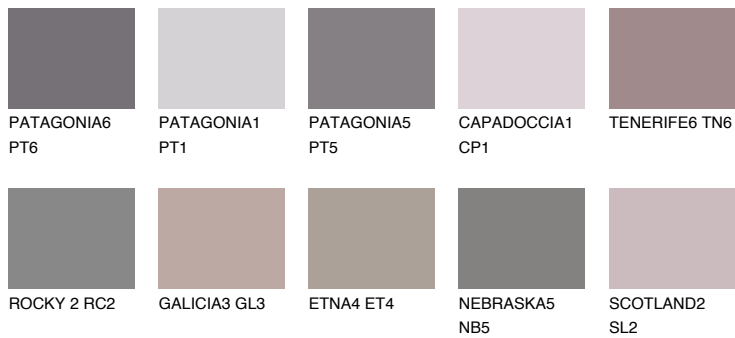

COLOUR DETAILS

ROCKY 4 RC4

☀ 22% **TSR** 19%

Matching colours

COLOURS

INTENSE

For more information on plasters and paints, go to www.ceresit.lv

*The presented colours refer to plasters and paints offered by Ceresit. Due to the use of digital techniques, the presented colours might not represent the original ones, thus they cannot be considered as a reliable colour presentation. We recommend checking the authentic colour samples.