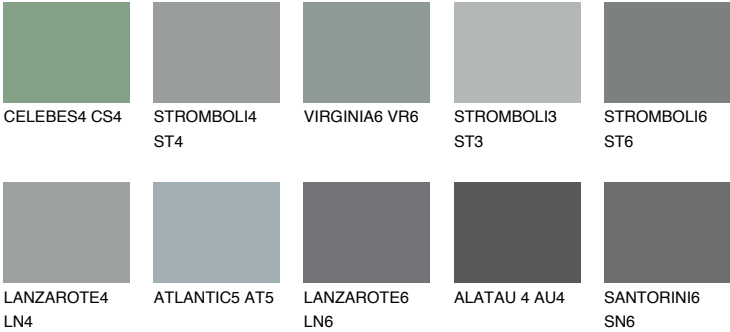

## ROCKY 5 RC5

☀ 23%    **TSR 20%**

### Matching colours

#### COLOURS

#### INTENSE

For more information on plasters and paints, go to [www.ceresit.lv](http://www.ceresit.lv)

\*The presented colours refer to plasters and paints offered by Ceresit. Due to the use of digital techniques, the presented colours might not represent the original ones, thus they cannot be considered as a reliable colour presentation. We recommend checking the authentic colour samples.