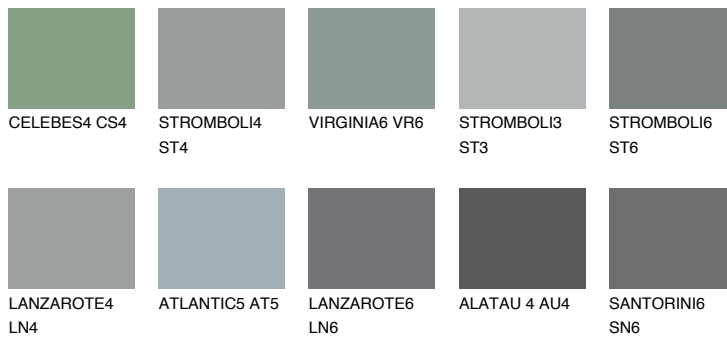

## ROCKY 5 RC5

23% **TSR** 20%

### Matching colours

#### COLOURS

#### INTENSE

For more information on plasters and paints, go to [www.ceresit.lv](http://www.ceresit.lv)

\*The presented colours refer to plasters and paints offered by Ceresit. Due to the use of digital techniques, the presented colours might not represent the original ones, thus they cannot be considered as a reliable colour presentation. We recommend checking the authentic colour samples.