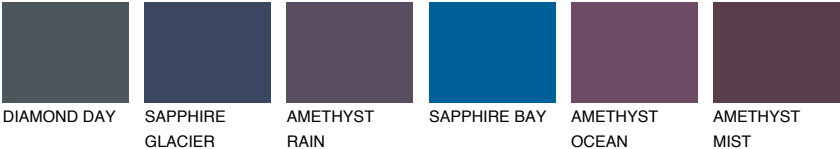

ROCKY 5 RC5

☀ 23%   **TSR 20%**

Matching colours

COLOURS

INTENSE

For more information on plasters and paints, go to www.ceresit.lv

*The presented colours refer to plasters and paints offered by Ceresit. Due to the use of digital techniques, the presented colours might not represent the original ones, thus they cannot be considered as a reliable colour presentation. We recommend checking the authentic colour samples.