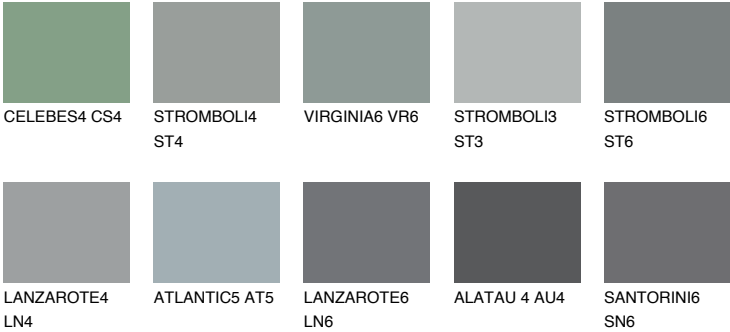

ROCKY 5 RC5

☀ 23% **TSR 20%**

Matching colours

COLOURS

INTENSE

For more information on plasters and paints, go to www.ceresit.lv

*The presented colours refer to plasters and paints offered by Ceresit. Due to the use of digital techniques, the presented colours might not represent the original ones, thus they cannot be considered as a reliable colour presentation. We recommend checking the authentic colour samples.