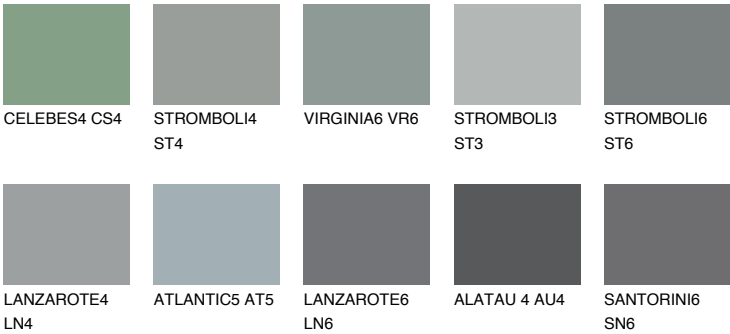

## ROCKY 5 RC5

☀ 23%    **TSR 20%**

### Matching colours

#### COLOURS

#### INTENSE

For more information on plasters and paints, go to [www.ceresit.lv](http://www.ceresit.lv)

\*The presented colours refer to plasters and paints offered by Ceresit. Due to the use of digital techniques, the presented colours might not represent the original ones, thus they cannot be considered as a reliable colour presentation. We recommend checking the authentic colour samples.