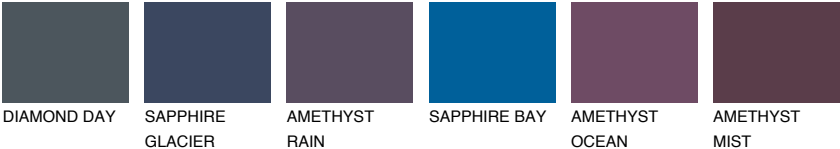

ROCKY 5 RC5

☀ 23% **TSR 20%**

Matching colours

COLOURS

INTENSE

For more information on plasters and paints, go to www.ceresit.lv

*The presented colours refer to plasters and paints offered by Ceresit. Due to the use of digital techniques, the presented colours might not represent the original ones, thus they cannot be considered as a reliable colour presentation. We recommend checking the authentic colour samples.