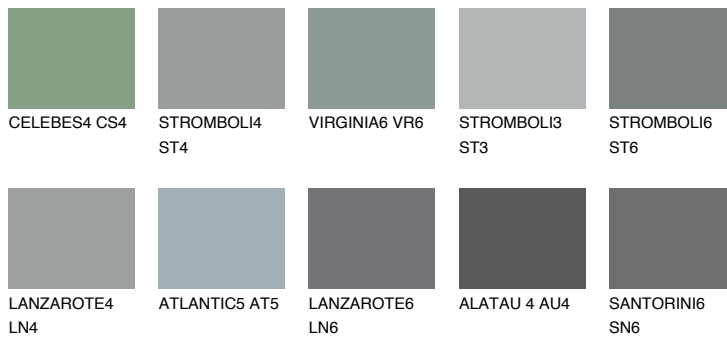

ROCKY 5 RC5

☀ 23% **TSR 20%**

Matching colours

COLOURS

INTENSE

For more information on plasters and paints, go to www.ceresit.lv

*The presented colours refer to plasters and paints offered by Ceresit. Due to the use of digital techniques, the presented colours might not represent the original ones, thus they cannot be considered as a reliable colour presentation. We recommend checking the authentic colour samples.