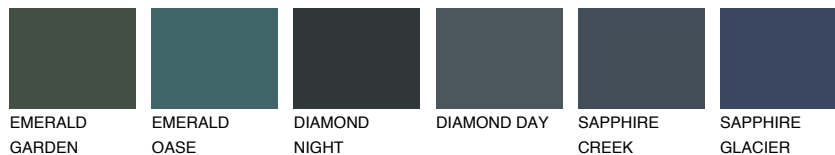

ROCKY 6 RC6

24% **TSR** 21%

Matching colours

COLOURS

INTENSE

For more information on plasters and paints, go to www.ceresit.lv

*The presented colours refer to plasters and paints offered by Ceresit. Due to the use of digital techniques, the presented colours might not represent the original ones, thus they cannot be considered as a reliable colour presentation. We recommend checking the authentic colour samples.