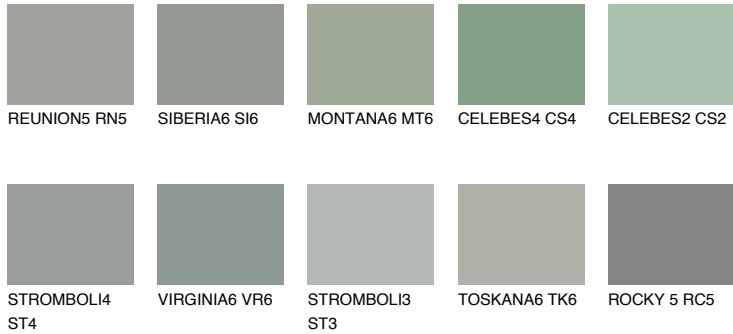

COLOUR DETAILS

ROCKY 6 RC6

24% **TSR** 21%

Matching colours

COLOURS

INTENSE

For more information on plasters and paints, go to www.ceresit.lv

*The presented colours refer to plasters and paints offered by Ceresit. Due to the use of digital techniques, the presented colours might not represent the original ones, thus they cannot be considered as a reliable colour presentation. We recommend checking the authentic colour samples.