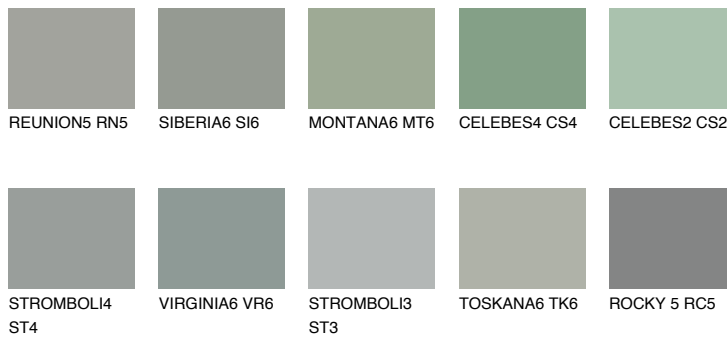

ROCKY 6 RC6

24% **TSR** 21%

Matching colours

COLOURS

INTENSE

For more information on plasters and paints, go to www.ceresit.lv

*The presented colours refer to plasters and paints offered by Ceresit. Due to the use of digital techniques, the presented colours might not represent the original ones, thus they cannot be considered as a reliable colour presentation. We recommend checking the authentic colour samples.