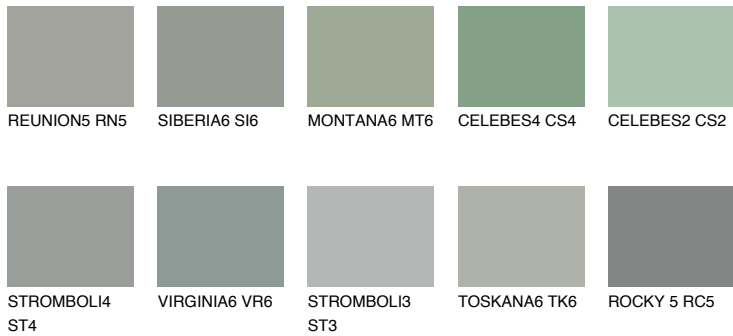

## ROCKY 6 RC6

24% **TSR** 21%

### Matching colours

#### COLOURS

#### INTENSE

For more information on plasters and paints, go to [www.ceresit.lv](http://www.ceresit.lv)

\*The presented colours refer to plasters and paints offered by Ceresit. Due to the use of digital techniques, the presented colours might not represent the original ones, thus they cannot be considered as a reliable colour presentation. We recommend checking the authentic colour samples.