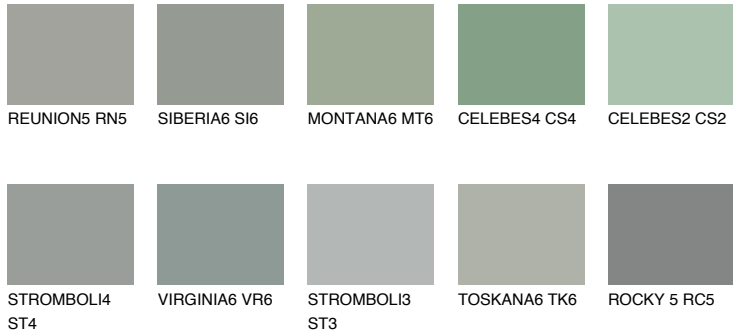

# COLOUR DETAILS

## ROCKY 6 RC6

24% **TSR** 21%

### Matching colours

#### COLOURS