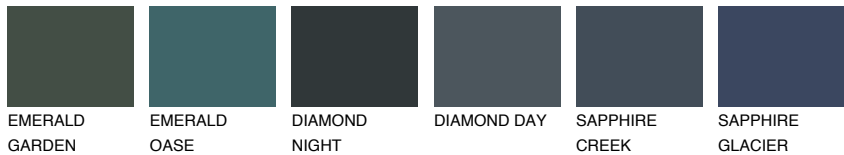

COLOUR DETAILS

ROCKY 6 RC6

24% **TSR** 21%

Matching colours

COLOURS

INTENSE

For more information on plasters and paints, go to www.ceresit.lv

*The presented colours refer to plasters and paints offered by Ceresit. Due to the use of digital techniques, the presented colours might not represent the original ones, thus they cannot be considered as a reliable colour presentation. We recommend checking the authentic colour samples.