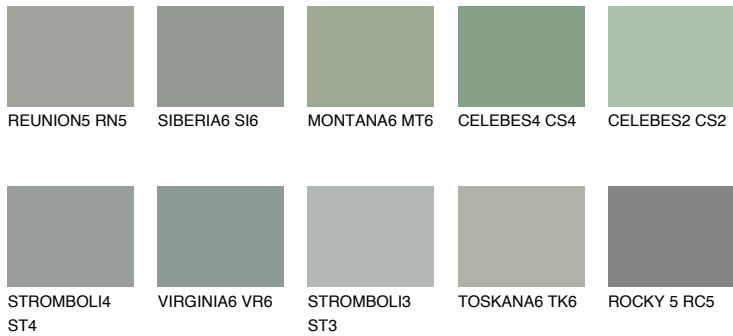

COLOUR DETAILS

ROCKY 6 RC6

24% **TSR** 21%

Matching colours

COLOURS

INTENSE

For more information on plasters and paints, go to www.ceresit.lv

*The presented colours refer to plasters and paints offered by Ceresit. Due to the use of digital techniques, the presented colours might not represent the original ones, thus they cannot be considered as a reliable colour presentation. We recommend checking the authentic colour samples.