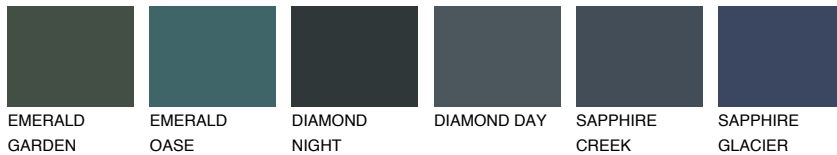

COLOUR DETAILS

ROCKY 6 RC6

24% **TSR** 21%

Matching colours

COLOURS

INTENSE

For more information on plasters and paints, go to www.ceresit.lv

*The presented colours refer to plasters and paints offered by Ceresit. Due to the use of digital techniques, the presented colours might not represent the original ones, thus they cannot be considered as a reliable colour presentation. We recommend checking the authentic colour samples.