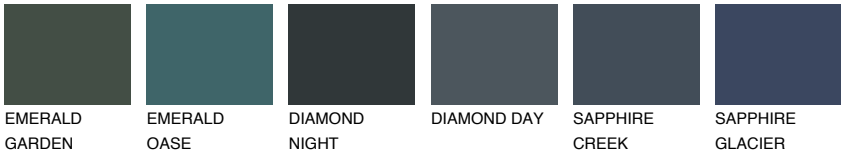

ROCKY 6 RC6

24% **TSR** 21%

Matching colours

COLOURS

INTENSE

For more information on plasters and paints, go to www.ceresit.lv

*The presented colours refer to plasters and paints offered by Ceresit. Due to the use of digital techniques, the presented colours might not represent the original ones, thus they cannot be considered as a reliable colour presentation. We recommend checking the authentic colour samples.