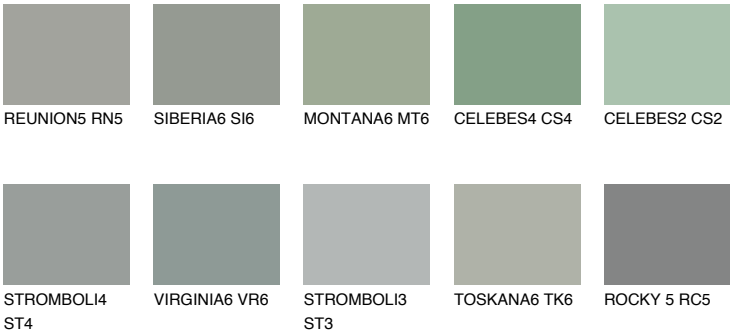

ROCKY 6 RC6

24% **TSR** 21%

Matching colours

COLOURS

INTENSE

For more information on plasters and paints, go to www.ceresit.lv

*The presented colours refer to plasters and paints offered by Ceresit. Due to the use of digital techniques, the presented colours might not represent the original ones, thus they cannot be considered as a reliable colour presentation. We recommend checking the authentic colour samples.