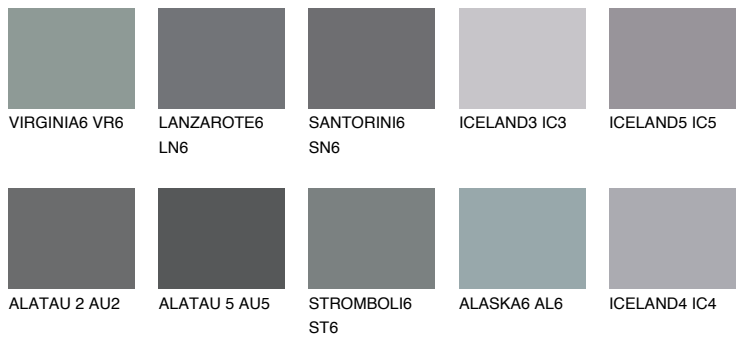

# COLOUR DETAILS

## ALATAU 1 AU1

16% TSR 13%

### Matching colours

#### COLOURS