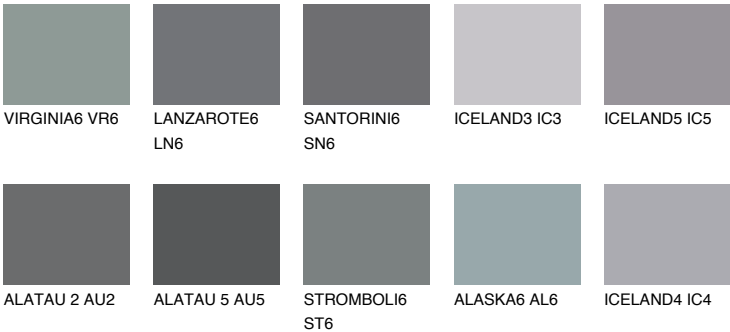

ALATAU 1 AU1

16% TSR 13%

Matching colours

COLOURS

INTENSE

For more information on plasters and paints, go to www.ceresit.lv

*The presented colours refer to plasters and paints offered by Ceresit. Due to the use of digital techniques, the presented colours might not represent the original ones, thus they cannot be considered as a reliable colour presentation. We recommend checking the authentic colour samples.