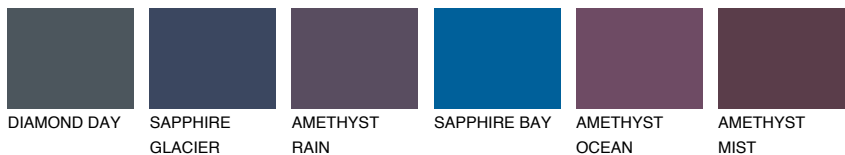

COLOUR DETAILS

ALATAU 1 AU1

16% TSR 13%

Matching colours

COLOURS

INTENSE

For more information on plasters and paints, go to www.ceresit.lv

*The presented colours refer to plasters and paints offered by Ceresit. Due to the use of digital techniques, the presented colours might not represent the original ones, thus they cannot be considered as a reliable colour presentation. We recommend checking the authentic colour samples.