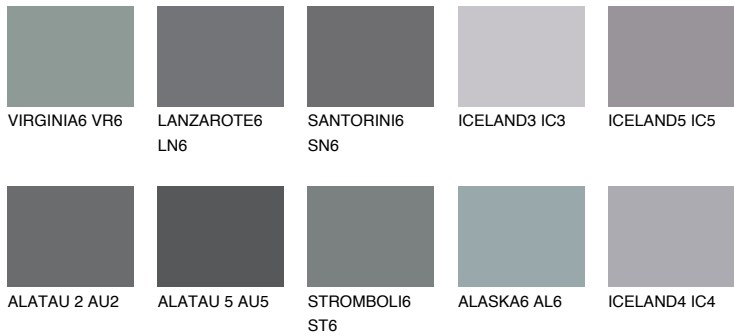

COLOUR DETAILS

ALATAU 1 AU1

16% TSR 13%

Matching colours

COLOURS

INTENSE

For more information on plasters and paints, go to www.ceresit.lv

*The presented colours refer to plasters and paints offered by Ceresit. Due to the use of digital techniques, the presented colours might not represent the original ones, thus they cannot be considered as a reliable colour presentation. We recommend checking the authentic colour samples.