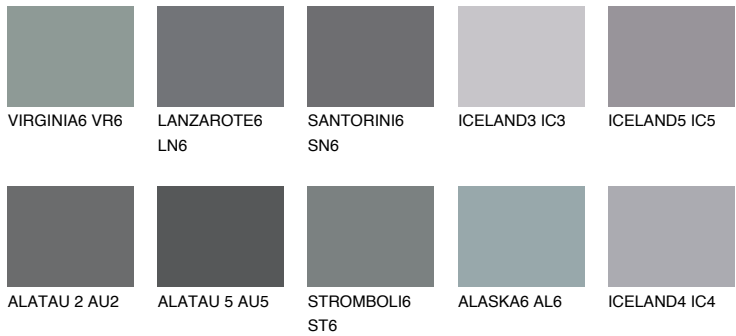

COLOUR DETAILS

ALATAU 1 AU1

16% TSR 13%

Matching colours

COLOURS

INTENSE

For more information on plasters and paints, go to www.ceresit.lv

*The presented colours refer to plasters and paints offered by Ceresit. Due to the use of digital techniques, the presented colours might not represent the original ones, thus they cannot be considered as a reliable colour presentation. We recommend checking the authentic colour samples.