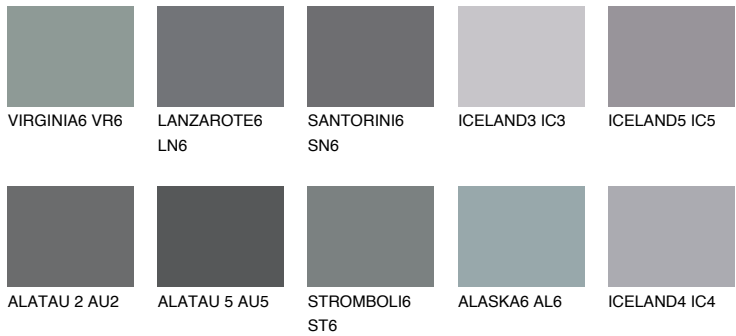

# COLOUR DETAILS

## ALATAU 1 AU1

16% TSR 13%

### Matching colours

#### COLOURS