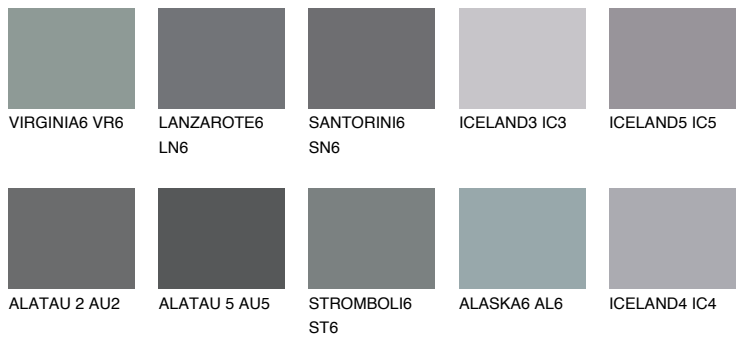

COLOUR DETAILS

ALATAU 1 AU1

16% TSR 13%

Matching colours

COLOURS

INTENSE

For more information on plasters and paints, go to www.ceresit.lv

*The presented colours refer to plasters and paints offered by Ceresit. Due to the use of digital techniques, the presented colours might not represent the original ones, thus they cannot be considered as a reliable colour presentation. We recommend checking the authentic colour samples.