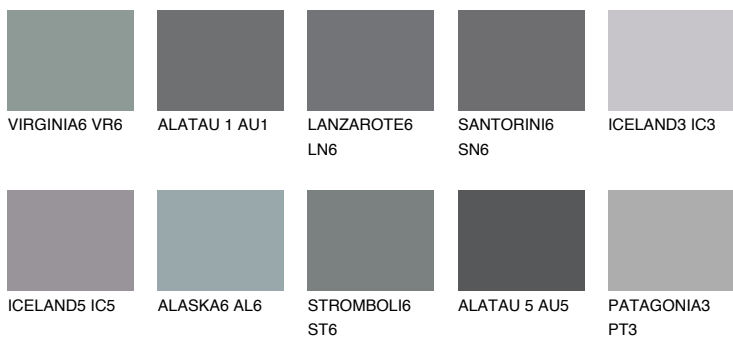

COLOUR DETAILS

ALATAU 2 AU2

15% TSR 14%

Matching colours

COLOURS

INTENSE

For more information on plasters and paints, go to www.ceresit.lv

*The presented colours refer to plasters and paints offered by Ceresit. Due to the use of digital techniques, the presented colours might not represent the original ones, thus they cannot be considered as a reliable colour presentation. We recommend checking the authentic colour samples.