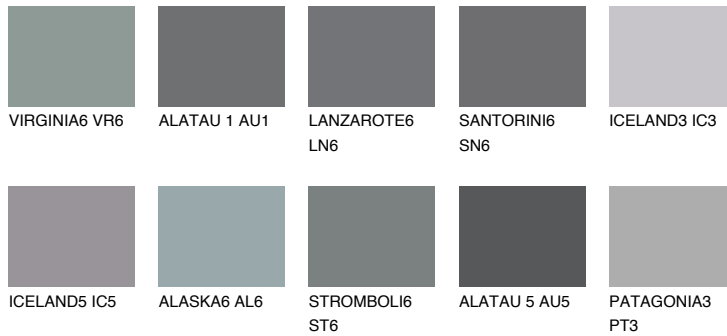

ALATAU 2 AU2

15% **TSR** 14%

Matching colours

COLOURS

INTENSE

For more information on plasters and paints, go to www.ceresit.lv

*The presented colours refer to plasters and paints offered by Ceresit. Due to the use of digital techniques, the presented colours might not represent the original ones, thus they cannot be considered as a reliable colour presentation. We recommend checking the authentic colour samples.