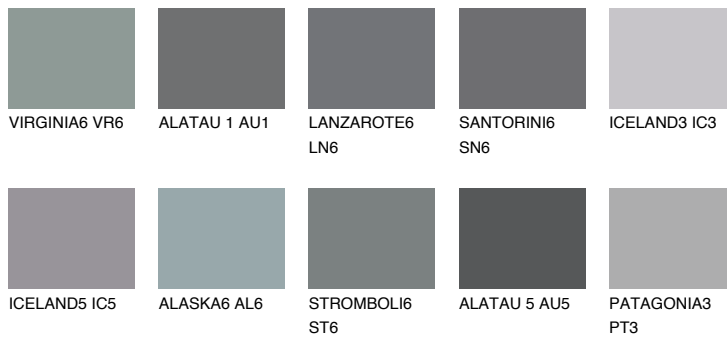

COLOUR DETAILS

ALATAU 2 AU2

15% TSR 14%

Matching colours

COLOURS

INTENSE

For more information on plasters and paints, go to www.ceresit.lv

*The presented colours refer to plasters and paints offered by Ceresit. Due to the use of digital techniques, the presented colours might not represent the original ones, thus they cannot be considered as a reliable colour presentation. We recommend checking the authentic colour samples.