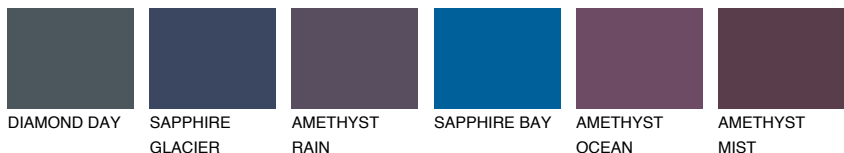

COLOUR DETAILS

ALATAU 2 AU2

15% TSR 14%

Matching colours

COLOURS

INTENSE

For more information on plasters and paints, go to www.ceresit.lv

*The presented colours refer to plasters and paints offered by Ceresit. Due to the use of digital techniques, the presented colours might not represent the original ones, thus they cannot be considered as a reliable colour presentation. We recommend checking the authentic colour samples.