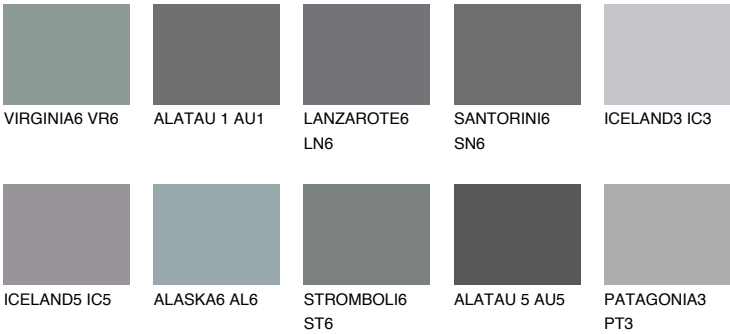

ALATAU 2 AU2

15% **TSR** 14%

Matching colours

COLOURS

INTENSE

For more information on plasters and paints, go to www.ceresit.lv

*The presented colours refer to plasters and paints offered by Ceresit. Due to the use of digital techniques, the presented colours might not represent the original ones, thus they cannot be considered as a reliable colour presentation. We recommend checking the authentic colour samples.