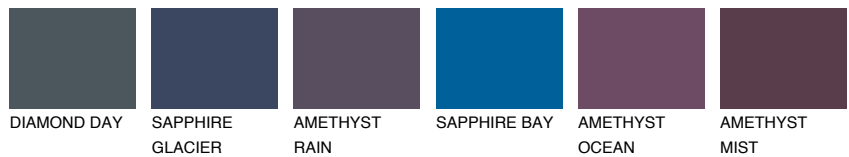

ALATAU 2 AU2

15% **TSR** 14%

Matching colours

COLOURS

INTENSE

For more information on plasters and paints, go to www.ceresit.lv

*The presented colours refer to plasters and paints offered by Ceresit. Due to the use of digital techniques, the presented colours might not represent the original ones, thus they cannot be considered as a reliable colour presentation. We recommend checking the authentic colour samples.