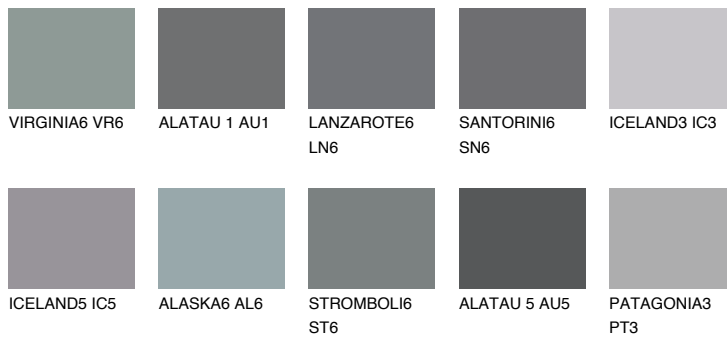

COLOUR DETAILS

ALATAU 2 AU2

15% **TSR** 14%

Matching colours

COLOURS

INTENSE

For more information on plasters and paints, go to www.ceresit.lv

*The presented colours refer to plasters and paints offered by Ceresit. Due to the use of digital techniques, the presented colours might not represent the original ones, thus they cannot be considered as a reliable colour presentation. We recommend checking the authentic colour samples.