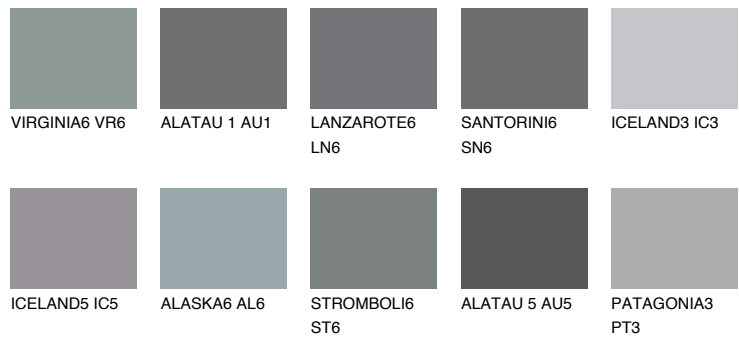

ALATAU 2 AU2

15% **TSR** 14%

Matching colours

COLOURS

INTENSE

For more information on plasters and paints, go to www.ceresit.lv

*The presented colours refer to plasters and paints offered by Ceresit. Due to the use of digital techniques, the presented colours might not represent the original ones, thus they cannot be considered as a reliable colour presentation. We recommend checking the authentic colour samples.