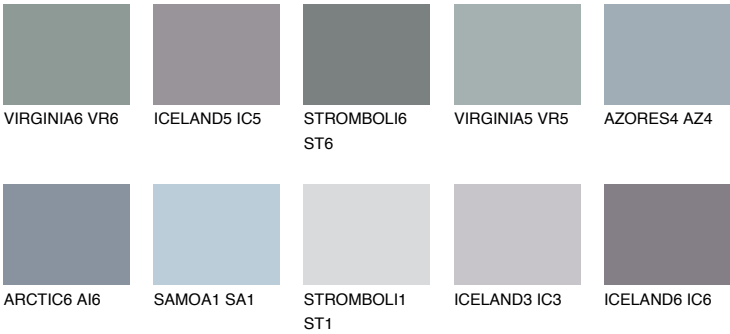

ALATAU 3 AU3

☀ 11% **TSR** 10%

Matching colours

COLOURS

INTENSE

For more information on plasters and paints, go to www.ceresit.lv

*The presented colours refer to plasters and paints offered by Ceresit. Due to the use of digital techniques, the presented colours might not represent the original ones, thus they cannot be considered as a reliable colour presentation. We recommend checking the authentic colour samples.