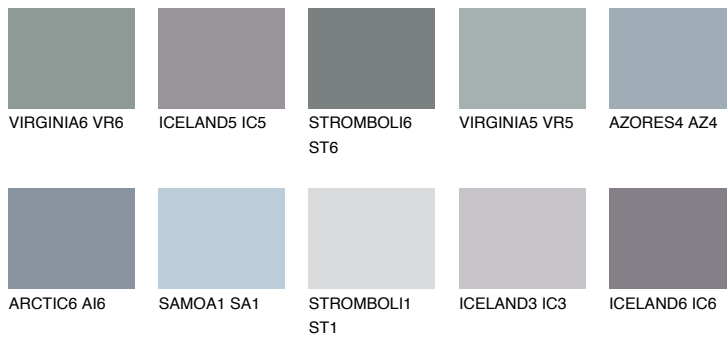

COLOUR DETAILS

ALATAU 3 AU3

☀ 11% **TSR** 10%

Matching colours

COLOURS

INTENSE

For more information on plasters and paints, go to www.ceresit.lv

*The presented colours refer to plasters and paints offered by Ceresit. Due to the use of digital techniques, the presented colours might not represent the original ones, thus they cannot be considered as a reliable colour presentation. We recommend checking the authentic colour samples.