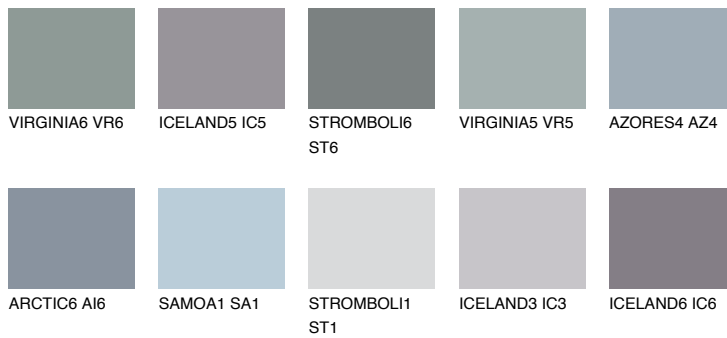

ALATAU 3 AU3

☀ 11% **TSR** 10%

Matching colours

COLOURS

INTENSE

For more information on plasters and paints, go to www.ceresit.lv

*The presented colours refer to plasters and paints offered by Ceresit. Due to the use of digital techniques, the presented colours might not represent the original ones, thus they cannot be considered as a reliable colour presentation. We recommend checking the authentic colour samples.