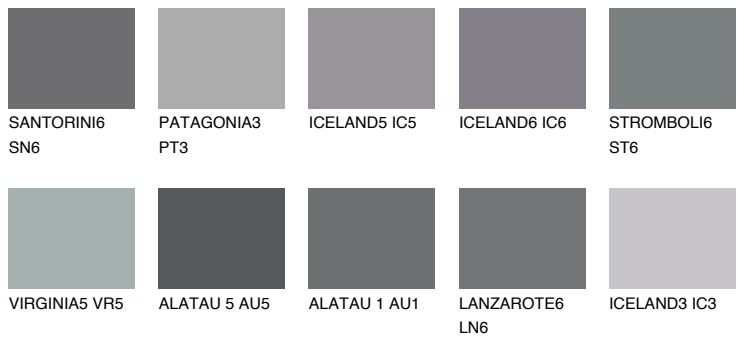

ALATAU 4 AU4

☀️ 10% **TSR 9%**

Matching colours

COLOURS

INTENSE

For more information on plasters and paints, go to
www.ceresit.lv

*The presented colours refer to plasters and paints offered by Ceresit. Due to the use of digital techniques, the presented colours might not represent the original ones, thus they cannot be considered as a reliable colour presentation. We recommend checking the authentic colour samples.