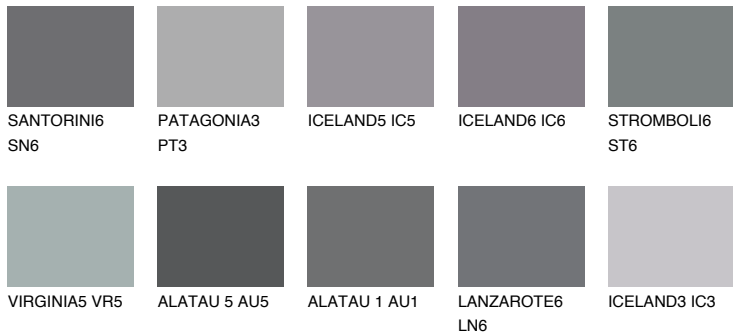

ALATAU 4 AU4

☀️ 10% **TSR 9%**

Matching colours

COLOURS

INTENSE

For more information on plasters and paints, go to
www.ceresit.lv

*The presented colours refer to plasters and paints offered by Ceresit. Due to the use of digital techniques, the presented colours might not represent the original ones, thus they cannot be considered as a reliable colour presentation. We recommend checking the authentic colour samples.