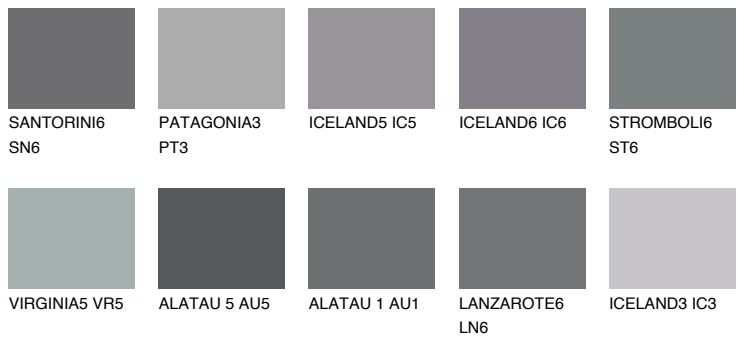

COLOUR DETAILS

ALATAU 4 AU4

☀️ 10% **TSR 9%**

Matching colours

COLOURS

INTENSE

For more information on plasters and paints, go to www.ceresit.lv

*The presented colours refer to plasters and paints offered by Ceresit. Due to the use of digital techniques, the presented colours might not represent the original ones, thus they cannot be considered as a reliable colour presentation. We recommend checking the authentic colour samples.