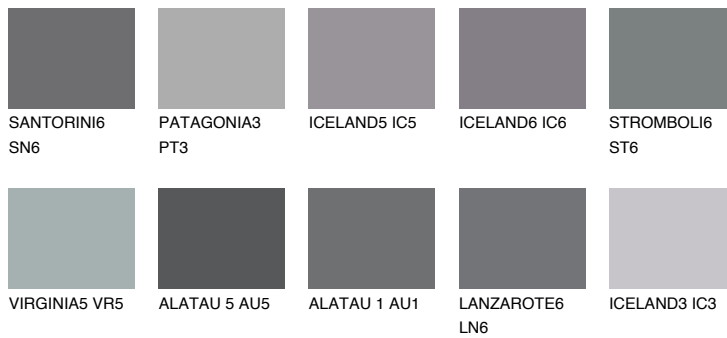

COLOUR DETAILS

ALATAU 4 AU4

☀️ 10% **TSR 9%**

Matching colours

COLOURS

INTENSE

For more information on plasters and paints, go to www.ceresit.lv

*The presented colours refer to plasters and paints offered by Ceresit. Due to the use of digital techniques, the presented colours might not represent the original ones, thus they cannot be considered as a reliable colour presentation. We recommend checking the authentic colour samples.