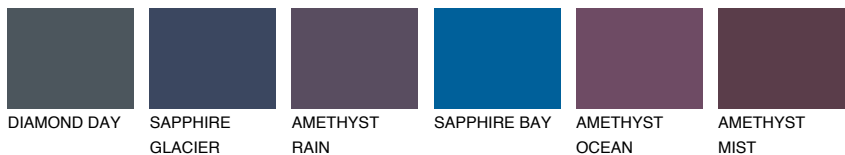

ALATAU 5 AU5

☀️ 10% **TSR 9%**

Matching colours

COLOURS

INTENSE

For more information on plasters and paints, go to
www.ceresit.lv

*The presented colours refer to plasters and paints offered by Ceresit. Due to the use of digital techniques, the presented colours might not represent the original ones, thus they cannot be considered as a reliable colour presentation. We recommend checking the authentic colour samples.