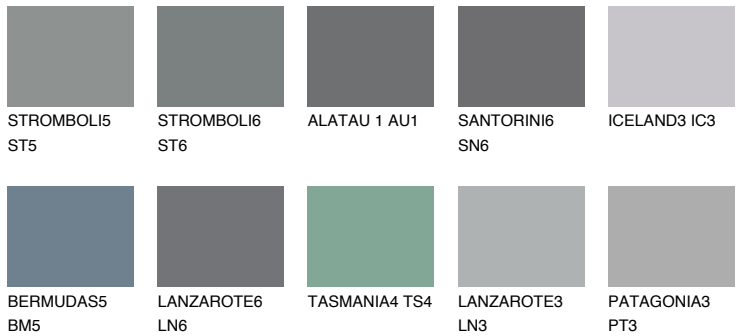

ALATAU 5 AU5

☀️ 10% **TSR 9%**

Matching colours

COLOURS

INTENSE

For more information on plasters and paints, go to
www.ceresit.lv

*The presented colours refer to plasters and paints offered by Ceresit. Due to the use of digital techniques, the presented colours might not represent the original ones, thus they cannot be considered as a reliable colour presentation. We recommend checking the authentic colour samples.