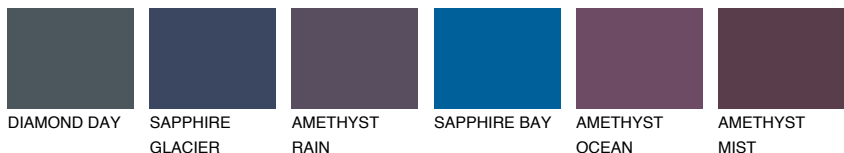

ALATAU 5 AU5

☀️ 10%   **TSR 9%**

Matching colours

COLOURS

INTENSE

For more information on plasters and paints, go to
www.ceresit.lv

*The presented colours refer to plasters and paints offered by Ceresit. Due to the use of digital techniques, the presented colours might not represent the original ones, thus they cannot be considered as a reliable colour presentation. We recommend checking the authentic colour samples.