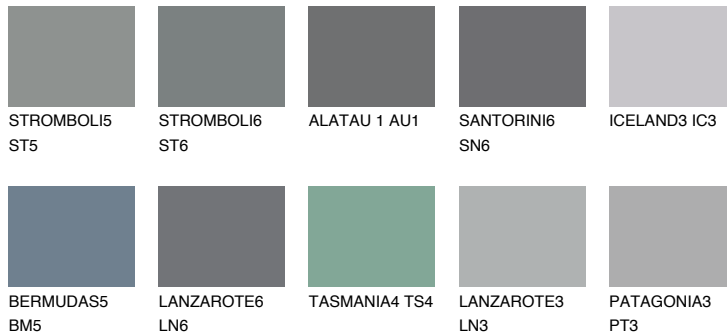

ALATAU 5 AU5

☀️ 10% **TSR 9%**

Matching colours

COLOURS

INTENSE

For more information on plasters and paints, go to
www.ceresit.lv

*The presented colours refer to plasters and paints offered by Ceresit. Due to the use of digital techniques, the presented colours might not represent the original ones, thus they cannot be considered as a reliable colour presentation. We recommend checking the authentic colour samples.