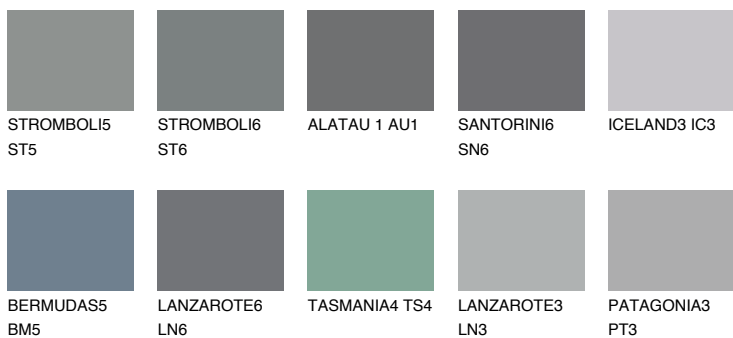

ALATAU 5 AU5

☀️ 10% **TSR 9%**

Matching colours

COLOURS

INTENSE

For more information on plasters and paints, go to
www.ceresit.lv

*The presented colours refer to plasters and paints offered by Ceresit. Due to the use of digital techniques, the presented colours might not represent the original ones, thus they cannot be considered as a reliable colour presentation. We recommend checking the authentic colour samples.