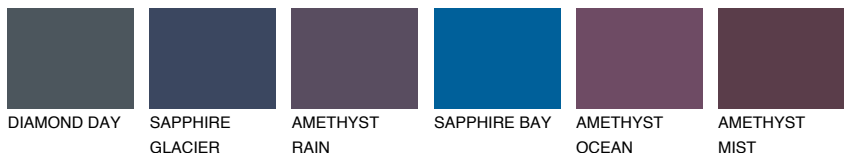

ALATAU 5 AU5

☀️ 10% **TSR 9%**

Matching colours

COLOURS

INTENSE

For more information on plasters and paints, go to
www.ceresit.lv

*The presented colours refer to plasters and paints offered by Ceresit. Due to the use of digital techniques, the presented colours might not represent the original ones, thus they cannot be considered as a reliable colour presentation. We recommend checking the authentic colour samples.