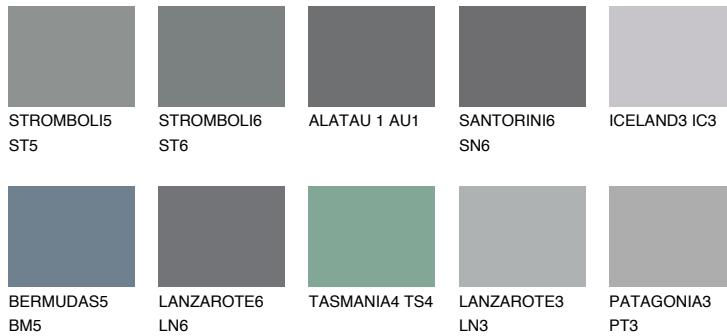

## ALATAU 5 AU5

☀️ 10%    **TSR 9%**

### Matching colours

#### COLOURS

#### INTENSE

For more information on plasters and paints, go to  
[www.ceresit.lv](http://www.ceresit.lv)

\*The presented colours refer to plasters and paints offered by Ceresit. Due to the use of digital techniques, the presented colours might not represent the original ones, thus they cannot be considered as a reliable colour presentation. We recommend checking the authentic colour samples.