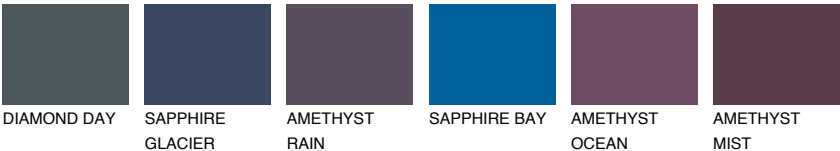

ALATAU 6 AU6

9% **TSR** 9%

Matching colours

COLOURS

INTENSE

For more information on plasters and paints, go to www.ceresit.lv

*The presented colours refer to plasters and paints offered by Ceresit. Due to the use of digital techniques, the presented colours might not represent the original ones, thus they cannot be considered as a reliable colour presentation. We recommend checking the authentic colour samples.