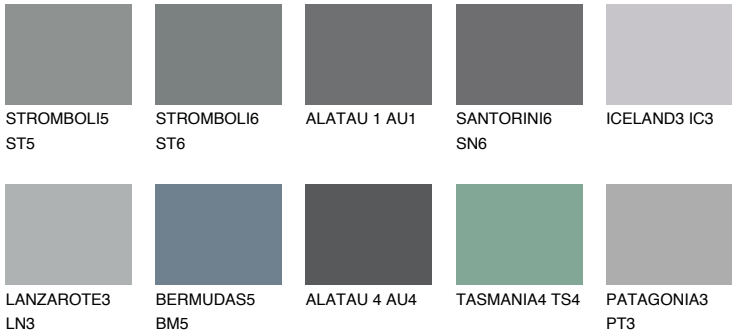

ALATAU 6 AU6

9% **TSR** 9%

Matching colours

COLOURS

INTENSE

For more information on plasters and paints, go to www.ceresit.lv

*The presented colours refer to plasters and paints offered by Ceresit. Due to the use of digital techniques, the presented colours might not represent the original ones, thus they cannot be considered as a reliable colour presentation. We recommend checking the authentic colour samples.