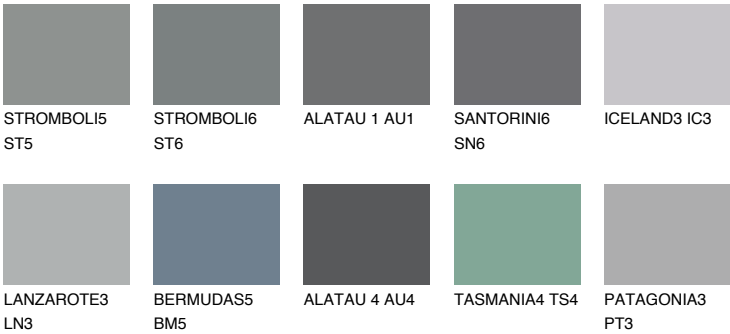

ALATAU 6 AU6

9% **TSR** 9%

Matching colours

COLOURS

INTENSE

For more information on plasters and paints, go to www.ceresit.lv

*The presented colours refer to plasters and paints offered by Ceresit. Due to the use of digital techniques, the presented colours might not represent the original ones, thus they cannot be considered as a reliable colour presentation. We recommend checking the authentic colour samples.