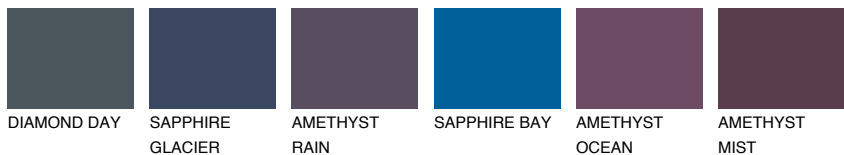

ALATAU 6 AU6

9% **TSR** 9%

Matching colours

COLOURS

INTENSE

For more information on plasters and paints, go to
www.ceresit.lv

*The presented colours refer to plasters and paints offered by Ceresit. Due to the use of digital techniques, the presented colours might not represent the original ones, thus they cannot be considered as a reliable colour presentation. We recommend checking the authentic colour samples.