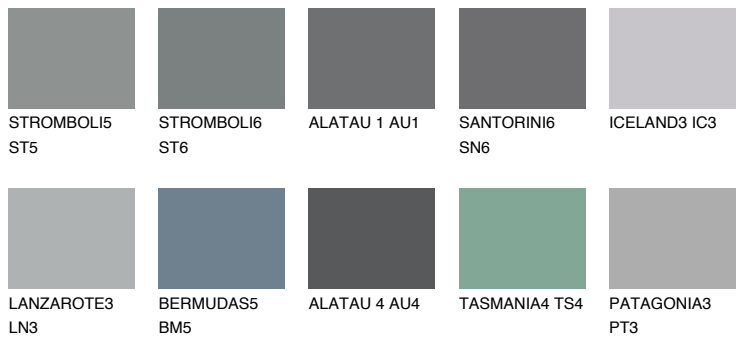

ALATAU 6 AU6

9% **TSR** 9%

Matching colours

COLOURS

INTENSE

For more information on plasters and paints, go to
www.ceresit.lv

*The presented colours refer to plasters and paints offered by Ceresit. Due to the use of digital techniques, the presented colours might not represent the original ones, thus they cannot be considered as a reliable colour presentation. We recommend checking the authentic colour samples.